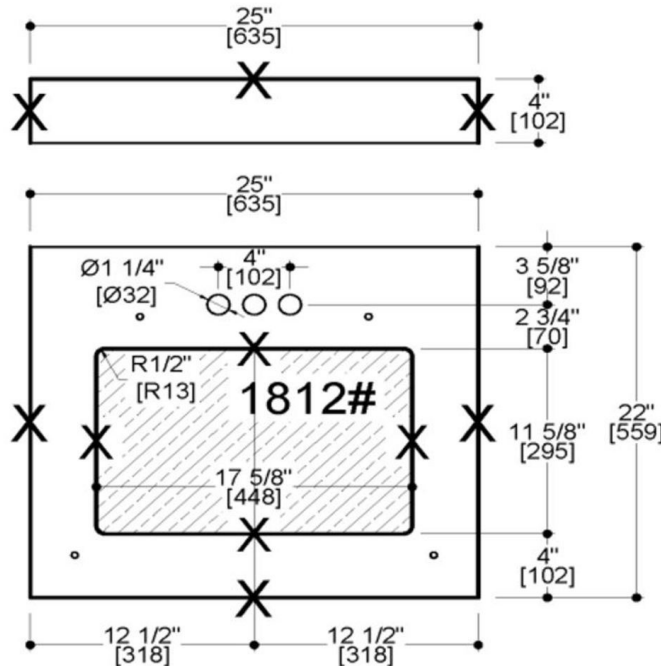

Granite Vanity Top 25"
Black Pearl

SPECIFICATIONS

MATERIAL:	Granite
TOOLS NEEDED FOR INSTALLATION:	100% silicone
ASSEMBLED DIMENSIONS:	17" H x 25" L x 22" D
ASSEMBLED WEIGHT:	61 lbs.
FAUCET TYPE:	Lav Centerset
NUMBER OF MOUNTING HOLES:	3
BOWL MATERIAL:	Ceramic
BACK SPLASH INCLUDED:	Yes
COLOR:	Black Pearl
NUMBER OF BOWLS:	1
BOWL DIMENSIONS:	7.4" H x 11.63" W x 17.63" D
BOWL SHAPE:	Rectangle
SINK THICKNESS:	0.75"
MOUNTING TYPE:	Undermount
OVERFLOW HOLE:	Yes