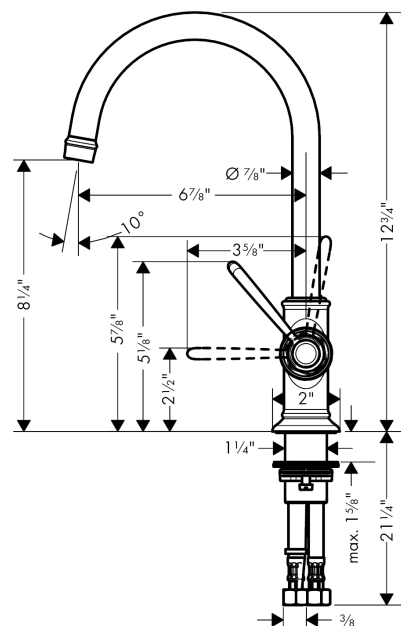

AXOR Montreux
Single-Hole Faucet 210, 1.2 GPM
 Finishes : **chrome** Part no. : **16518001**

Description

Features

- Swivel range 120°
- Aerated spray
- Flow: 1.2 GPM (4.5 L/Min)
- Ceramic cartridge
- Does not include: Pop-up assembly

Technology

Product image

Scale drawing

AXOR Montreux
Single-Hole Faucet 210, 1.2 GPM
Finishes : **chrome** Part no. : **16518001**

Exploded drawing

Year of production: >01/18

AXOR Montreux
Single-Hole Faucet 210, 1.2 GPM
 Finishes : **chrome** Part no. : **16518001**

Spare parts list

Year of production: >01/18

Pos.	Description	Part no.	PC	PU
1	spout cpl.	97990000	0	1
2	hollow set screw M4x5	98731000	0	1
3	aerator M18x1 (4,5 l/min)	93062000	0	1
4	handle	92973000	0	1
5	cover cap	92974000	0	1
6	O-ring 16x2	98133000	0	1
7	screw cover	96338000	0	1
8	flange	92625000	0	1
9	nut	92627000	0	1
10	cartridge, assy	95973001	0	1
11	seal	98865000	0	1
12	fixing set (Ø 32)	13961000	0	1
13	lever collar	97548000	0	1
14	connection hose 23½" M8x0,75 3/8"	98600001	0	1
15	O-ring 7x1,5	98422000	0	1
a	O-ring 27x1,5	92527000	0	1