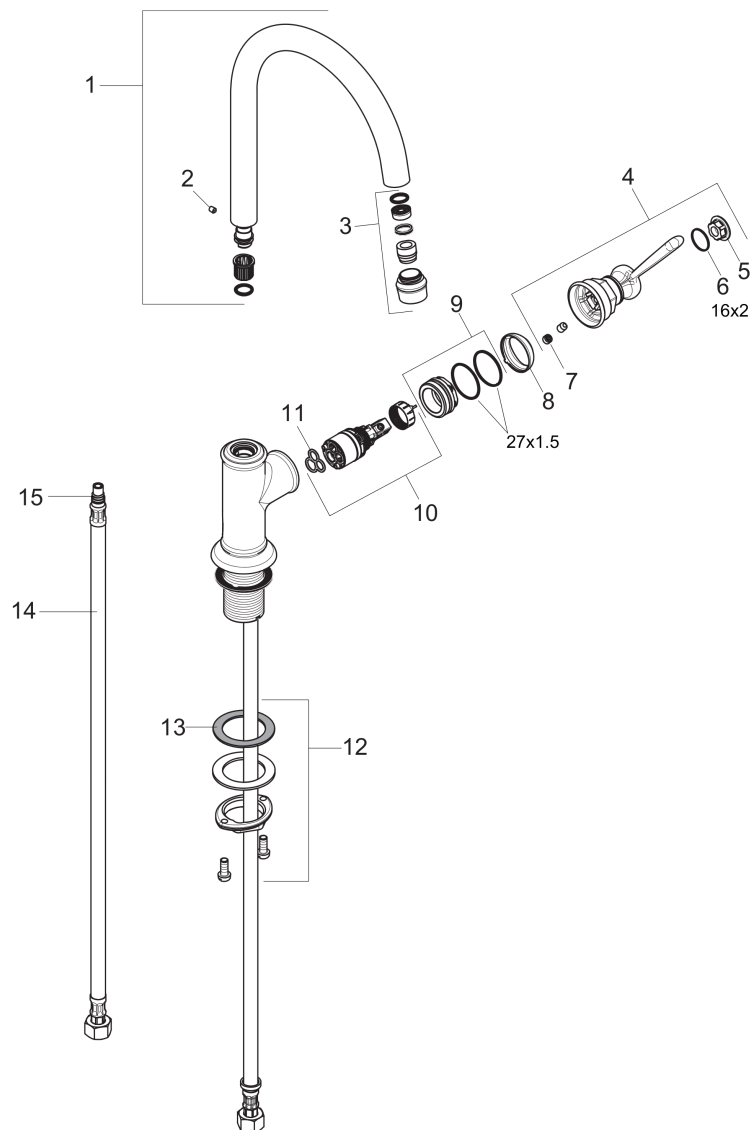

AXOR Montreux
Single-Hole Faucet 210, 1.2 GPM
 Finishes : **chrome** Part no. : **16518001**

Description

Features

- Swivel range 120°
- Aerated spray
- Flow: 1.2 GPM (4.5 L/Min)
- Ceramic cartridge
- Does not include: Pop-up assembly

Technology

Product image

Scale drawing

AXOR Montreux
Single-Hole Faucet 210, 1.2 GPM
Finishes : **chrome** Part no. : **16518001**

Exploded drawing

Year of production: >01/18

AXOR Montreux
Single-Hole Faucet 210, 1.2 GPM
 Finishes : **chrome** Part no. : **16518001**

Spare parts list

Year of production: >01/18

Pos.	Description	Part no.	PC	PU
1	spout cpl.	97990000	0	1
2	hollow set screw M4x5	98731000	0	1
3	aerator M18x1 (4,5 l/min)	93062000	0	1
4	handle	92973000	0	1
5	cover cap	92974000	0	1
6	O-ring 16x2	98133000	0	1
7	screw cover	96338000	0	1
8	flange	92625000	0	1
9	nut	92627000	0	1
10	cartridge, assy	95973001	0	1
11	seal	98865000	0	1
12	fixing set (Ø 32)	13961000	0	1
13	lever collar	97548000	0	1
14	connection hose 23½" M8x0,75 3/8"	98600001	0	1
15	O-ring 7x1,5	98422000	0	1
a	O-ring 27x1,5	92527000	0	1