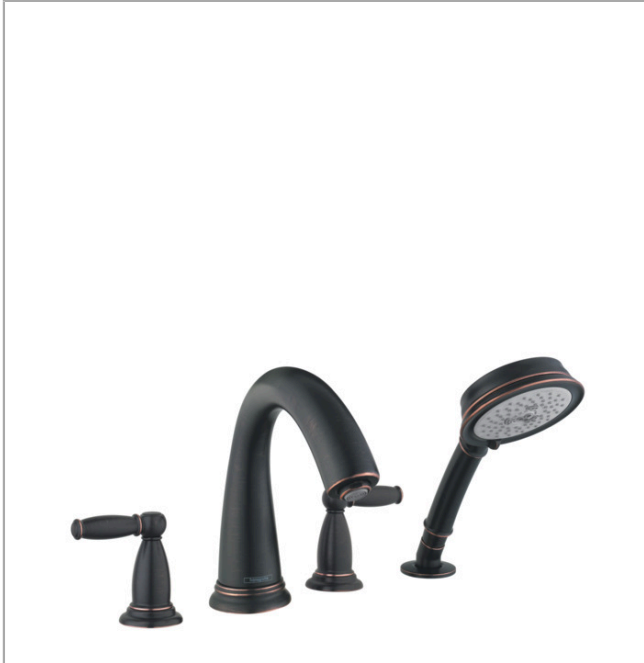

Swing C

4-Hole Roman Tub Set Trim with Lever Handles and 2.0 GPM Handshower

Finishes : **rubbed bronze** Part no. : **06123920**

Description

Features

- consists of: 4-Hole Roman tub filler trim, Handshower, Handshower holder
- 90° ceramic valves
- Integrated double backflow prevention

Item details

List Price $ 1,258.00

Technology

Compliance

Product image