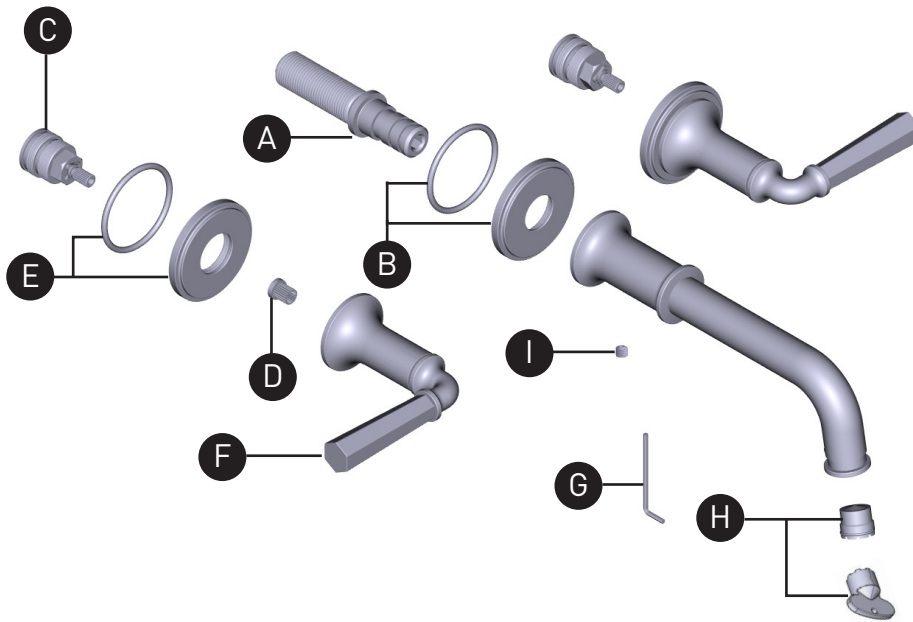

ORDER BY PART NUMBER

ILLUSTRATED PARTS

TSG08W3LM  
SAN GIOVANNI™

Wall Mount Lavatory Faucet Trim

ID	Kit Number
A	7345
*B	221781
C	7332
D	306-266
*E	221780
*F	221779
G	505-025
H	S6-626-12
I	504-020

\*Specify finish when ordering.

## ILLUSTRATIONS DES PIÈCES