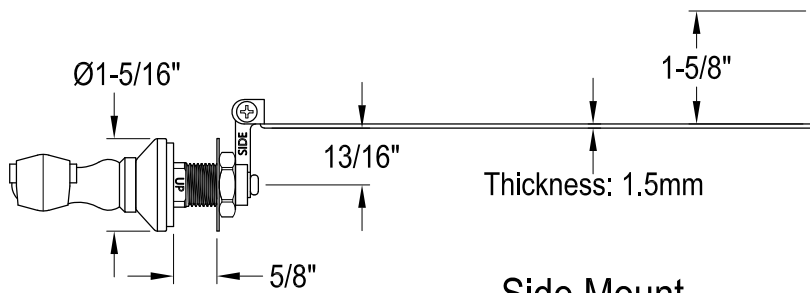

KTFLD51,2,8

Universal Front or Side Mount Toilet Tank Lever

Side Mount

Front Mount