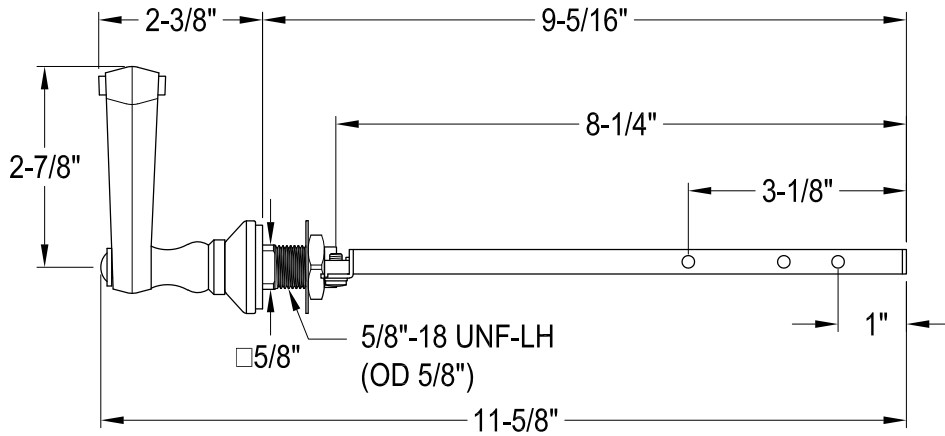

KTFLD51,2,8

Universal Front or Side Mount Toilet Tank Lever

Side Mount

Front Mount