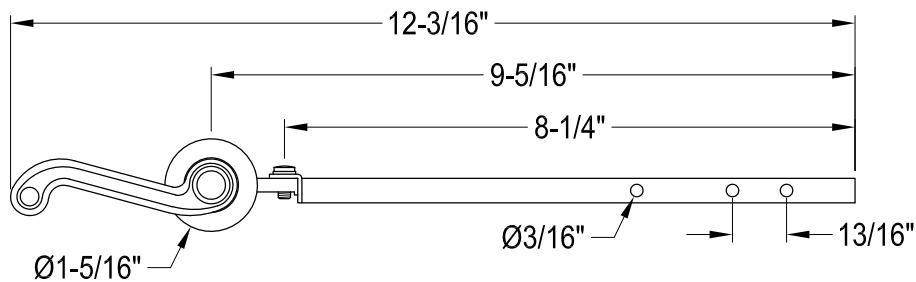

KTFLD51,2,8

Universal Front or Side Mount Toilet Tank Lever

Side Mount

Front Mount