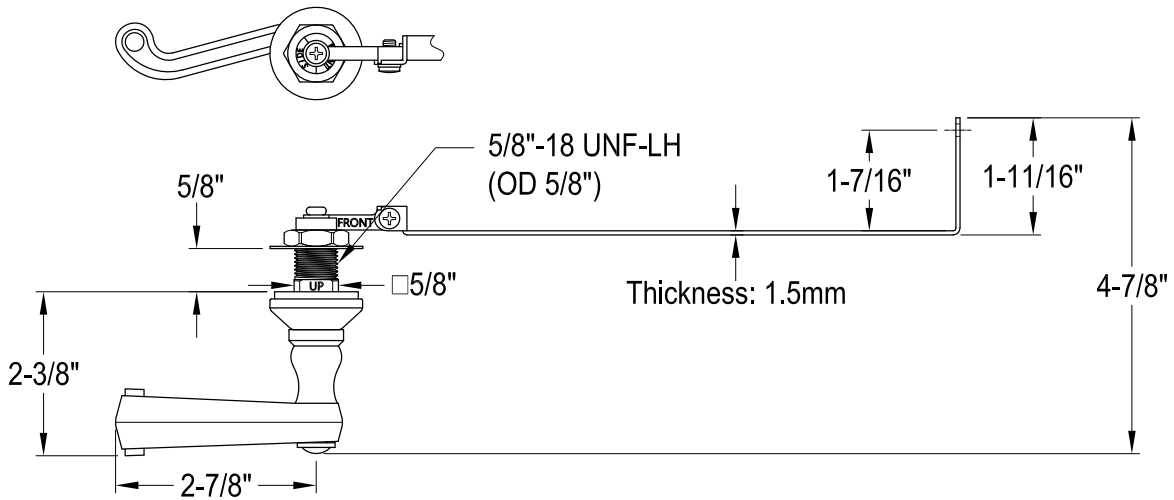

KTFLD51,2,8

Universal Front or Side Mount Toilet Tank Lever

Side Mount

Front Mount