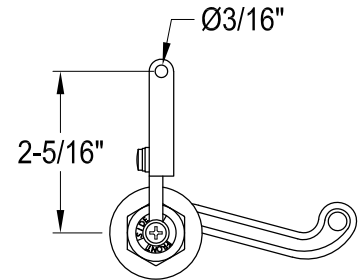

KTFLD51,2,8

Universal Front or Side Mount Toilet Tank Lever

Side Mount

Front Mount