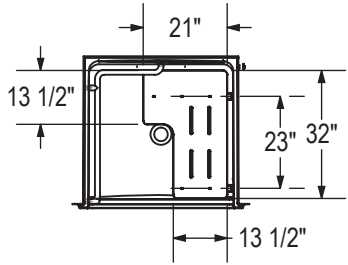

BASE MODEL WITH ANSI GRAB BAR & SEAT PACKAGE
LEFT SIDE SHOWN
RIGHT SIDE SYMMETRICAL

FINISHED FLOOR

All dimensions are approximate. Structure measurements must be verified against the unit to ensure proper fit.