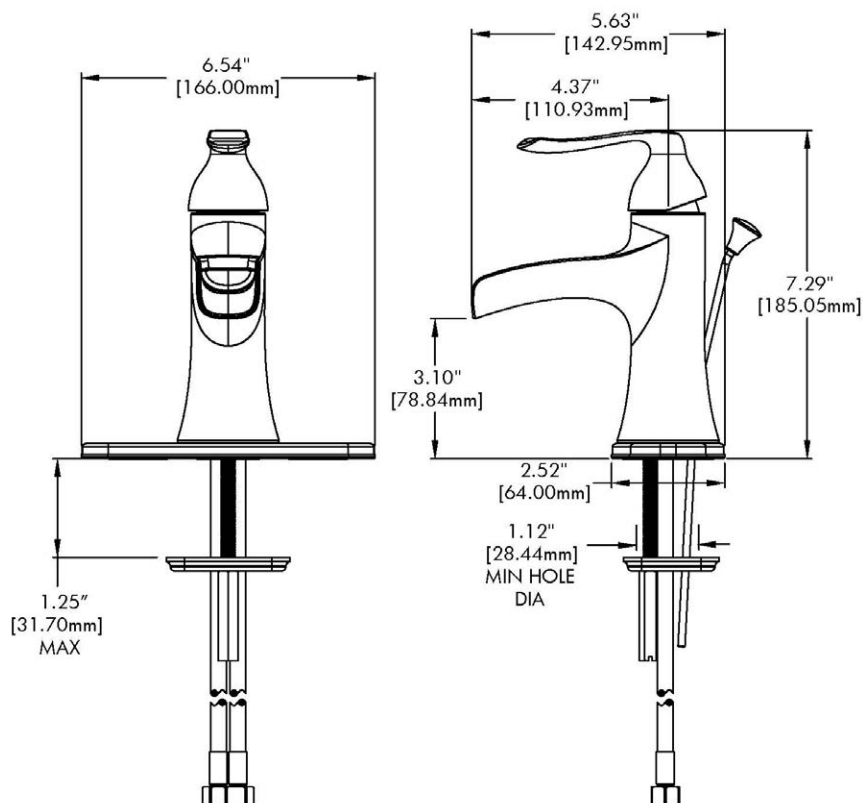

SPEAKMAN® SB-1211-E

Caspian Single Lever Faucet

FEATURES:

- Lead-free brass construction
- Sculpted lever handle
- 1.2 gpm (4.5 L/min) flow rate
- Ceramic cartridges
- Flexible supply lines
- Includes optional deck plate

DIMENSIONS:

NOTE: 1. All dimensions are in inches (millimeters) unless otherwise specified and are subject to change without notice.

Architect/Engineer Approval Space:

SPEAKMAN
400 ANCHOR MILL ROAD
NEW CASTLE, DE 19720