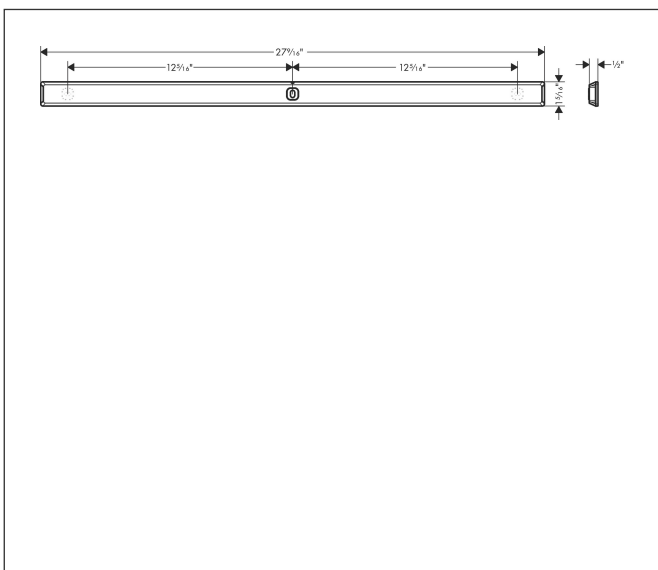

Brand hansgrohe
 Art. Name **WallStoris** Wall bar 70 cm
 Art. Nr. 27904700
 Surface matte white
 Pos. 1

Product Picture

Features

- Wall-mounted
- suitable for horizontal and vertical installation
- ideal for tiles, glass, metal
- application - glue or drill
- including gluing set
- holding force: 6 kg
- material carrier bar: Metal
- material decorative bar: Plastic
- concealed fastening

Drawing

Technology