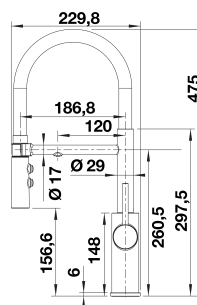

CATRIS FLEXO Filter Special colors

Warranty

BLANCO offers a limited lifetime warranty on all sinks and faucets, as well as a one-year warranty on all custom accessories.

Code/Standards Compliance

BLANCO sinks and faucets are third-party tested and certified to standards and listed by applicable certification bodies. For more information on individual product listings, contact our office or listing organization.

View our how-to videos to learn more about installing and caring for BLANCO products:
<https://www.blanco.com/us-en/service/how-to-videos/how-to-videos-for-sinks/>

Questions? Contact us today

BLANCO America, Inc.
110 Mount Holly By-Pass
Lumberton, NJ 08048

Phone & Fax
Phone: 888-668-6201
Fax: 609-668-6211

While BLANCO endeavors to provide accurate information, all dimensions are nominal, cannot be guaranteed, and are subject to change or cancellation. BLANCO assumes no responsibility for use of superseded or voided specifications.