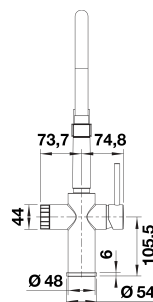

CATRIS FLEXO Filter Special colors

Warranty

BLANCO offers a limited lifetime warranty on all sinks and faucets, as well as a one-year warranty on all custom accessories.

Code/Standards Compliance

BLANCO sinks and faucets are third-party tested and certified to standards and listed by applicable certification bodies. For more information on individual product listings, contact our office or listing organization.

View our how-to videos to learn more about installing and caring for BLANCO products:
<https://www.blanco.com/us-en/service/how-to-videos/how-to-videos-for-sinks/>

Questions? Contact us today

BLANCO America, Inc.
110 Mount Holly By-Pass
Lumberton, NJ 08048

Phone & Fax
Phone: 888-668-6201
Fax: 609-668-6211

While BLANCO endeavors to provide accurate information, all dimensions are nominal, cannot be guaranteed, and are subject to change or cancellation. BLANCO assumes no responsibility for use of superseded or voided specifications.