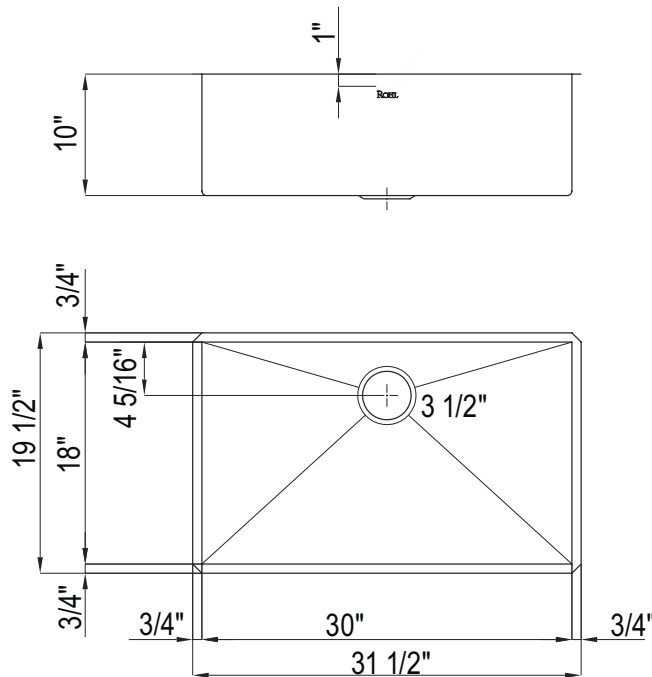

For warranty or additional information, contact:

U.S.A.
houseofrohl.com/support
1-800-777-9762

QUEBEC / MARITIMES / WESTERN CANADA
QUÉBEC / MARITIMES / OUEST CANADIEN
QUEBEC / MARITIMOS / CANADA OCCIDENTAL
houseofrohl.ca/support
1-866-473-8442

ONTARIO
houseofrohl.ca/support
1-800-287-5354