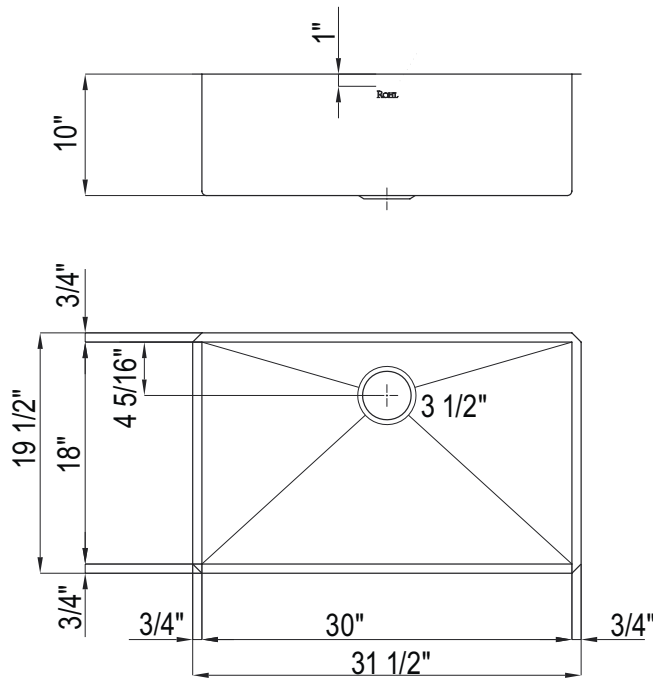

For warranty or additional information, contact:

U.S.A.
houseofrohl.com/support
1-800-777-9762

QUEBEC / MARITIMES / WESTERN CANADA
QUÉBEC / MARITIMES / OUEST CANADIEN
QUEBEC / MARITIMOS / CANADA OCCIDENTAL
houseofrohl.ca/support
1-866-473-8442

ONTARIO
houseofrohl.ca/support
1-800-287-5354