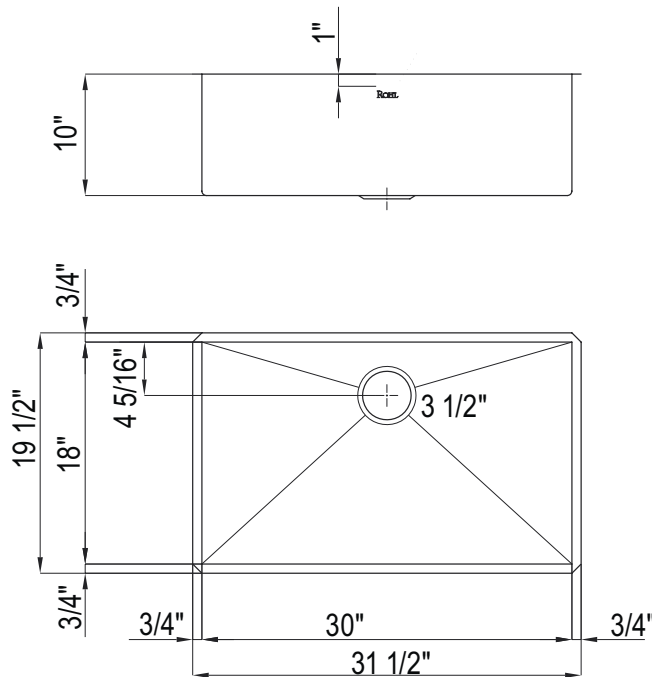

For warranty or additional information, contact:

U.S.A.
houseofrohl.com/support
1-800-777-9762

QUEBEC / MARITIMES / WESTERN CANADA
QUÉBEC / MARITIMOS / OUEST CANADIEN
QUEBEC / MARITIMOS / CANADA OCCIDENTAL
houseofrohl.ca/support
1-866-473-8442

ONTARIO
houseofrohl.ca/support
1-800-287-5354