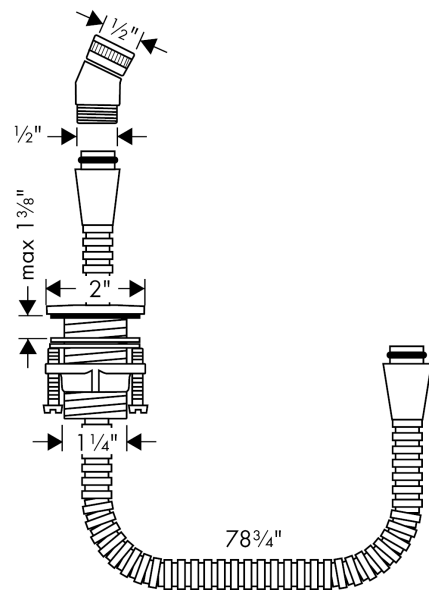

Metal Hose Pull-Out Set for Handshower
 Finishes : brushed nickel Part no. : 06438820

Description

Features
 · 1/2" NPT

Item details

List Price \$ 253.00

Compliance

Product image

Scale drawing

Metal Hose Pull-Out Set for Handshower
 Finishes : **brushed nickel** Part no. : **06438820**

Exploded drawing

Year of production: >10/06

Metal Hose Pull-Out Set for Handshower

Finishes : **brushed nickel** Part no. : **06438820**

Spare parts list

Year of production: >10/06

Pos.	Description	Part no.	Price	PU
1	insert for shower holder	96942000	-	1
2	fixing set (Ø 32)	13961000	-	1
3	shower hose	97161000	-	1
4	filter packing	94246000	-	1
a	shower holder	28071820	-	1
b	escutcheon Ø 52 mm	97159820	-	1