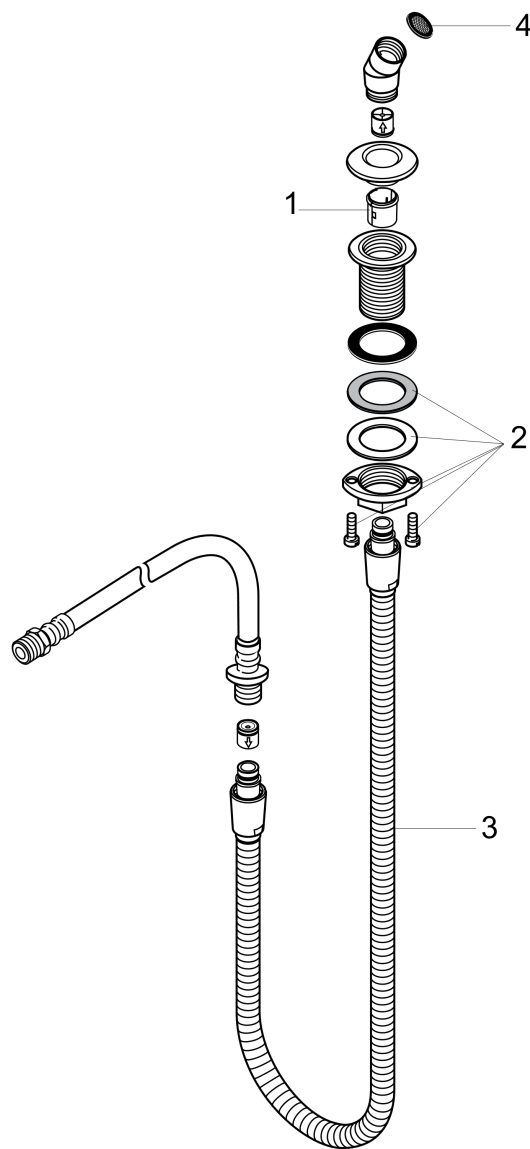

Metal Hose Pull-Out Set for Handshower
 Finishes : brushed nickel Part no. : 06438820

Description

Features
 · 1/2" NPT

Item details

List Price \$ 253.00

Compliance

Product image

Scale drawing

Metal Hose Pull-Out Set for Handshower
 Finishes : **brushed nickel** Part no. : **06438820**

Exploded drawing

Year of production: >10/06

Metal Hose Pull-Out Set for Handshower

Finishes : **brushed nickel** Part no. : **06438820**

Spare parts list

Year of production: >10/06

Pos.	Description	Part no.	Price	PU
1	insert for shower holder	96942000	-	1
2	fixing set (Ø 32)	13961000	-	1
3	shower hose	97161000	-	1
4	filter packing	94246000	-	1
a	shower holder	28071820	-	1
b	escutcheon Ø 52 mm	97159820	-	1