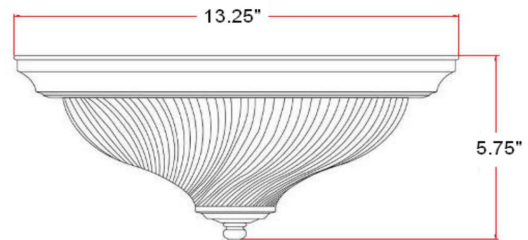

2-Light Ceiling Light  
Polished Brass

SPECIFICATIONS

MOUNTING:	Flush Mount	LED BRIGHTNESS (LUMENS):	N/A
SLOPED CEILING ADAPTABLE:	No	LED COLOR CORRELATED TEMPERATURE (CCT):	N/A
LAMP TYPE 1:	Maximum 60W Medium Base Bulb	LED COLOR RENDERING INDEX (CRI):	N/A
BULB INCLUDED:	No	LED EFFICACY:	N/A
WATTS PER BULB:	60W	LED AVERAGE RATED LIFE:	N/A
TOTAL WATTAGE:	120W	ENERGY EFFICIENT:	No
DIMMABLE:	Yes	LIGHTING AMPS:	0.5
MATERIAL CONSTRUCTION:	Steel	VOLTAGE:	120V
ASSEMBLED DIMENSIONS:	5.75" H x 13.25" L x 13.25" D		
WEIGHT:	3.70 lbs.		
BACKPLATE DIMENSIONS:	N/A		
CANOPY/PLATE DIMENSIONS:	n/a" H x 13" D		
GLASS/SHADE DIMENSIONS:	3.82" H x 10.07" L x 10.07" D		
GLASS/SHADE MATERIAL:	Glass		
GLASS/SHADE TYPE:	Frosted		
GLASS/SHADE COLOR:	White		