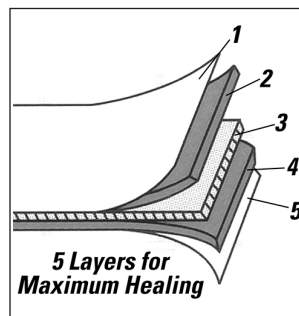

## SELF-HEALING DURABILITY

Outstanding self-healing ability allows cuts to virtually disappear, maintaining a smoother surface and extending the life of the mat and your cutting blades. For versatility, you can use the mats on both sides. Use the top with the rulers and guides for precise trimming, and use the reverse side for free-hand work.

## PVC CONSTRUCTION

5-ply PVC construction creates a solid, non-glare work surface. The thicker inner core stabilizes the mat while the outer, resilient layers offer superior self-healing capability. These mats have no odor and are more durable than lower quality mats.

## SCREENED GUIDES

Whether you are cutting quilting squares or trimming photos, align your work precisely with the 1/2" grid and inch and metric rulers. Diagonal cuts aren't a problem with the 45° and 60° diagonal guides.

## Product Features

- Self-healing 5-layer design for maximum durability
- 1/8" PVC construction protects work surface
- Screened measurement grid for easy sizing
- Screened inch, metric, and angled guides (top surface)
- Surface material protects blades from becoming dull
- Mats can be used on both sides for versatility
- Ideal for cropping photos, cutting, sewing, and crafting
- Available in Black, Blue, and Crystal Clear