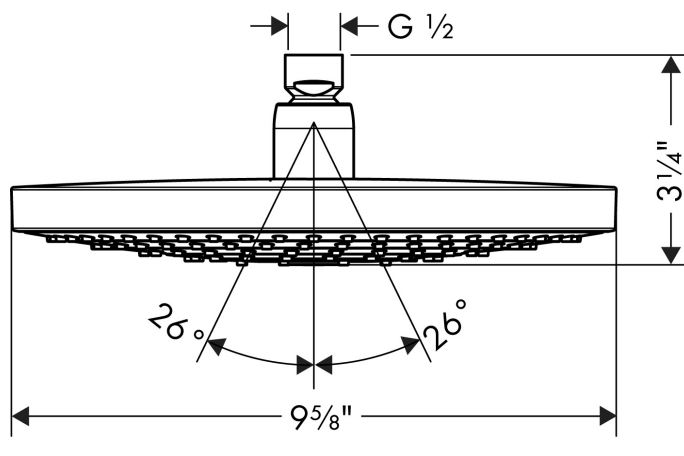

Brand	hansgrohe
Art. Name	Raindance Select S Showerhead 240 2-Jet, 1.5 GPM
Art. Nr.	04924000
Surface	chrome
Pos.	1

Product Picture

Drawing

Technology

Features

- Spray modes: RainAir, Rain
- 134 no-clog spray channels
- Flow: 1.5 GPM (5.7 L/Min)
- Select button for comfortable alternation of spray modes
- Fully-finished matching spray face
- Spray face removable for cleaning