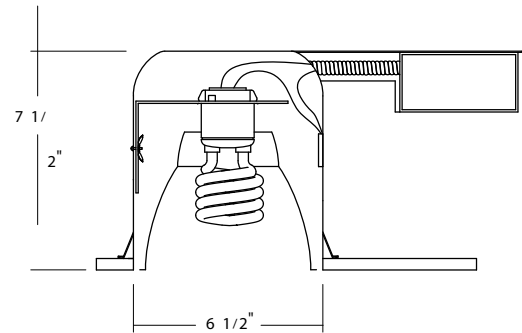

17024AR27

6" Fluorescent Compact Remodel Airtight Housing GU24

Product Description

Suitable for remodel construction in residential and commercial applications. IC rated. Suitable for direct contact with insulation. Use one 120V 13W-27W GU24 lamp (not included).

Housing

Aluminum construction provides greater heat dissipation. Washington State Energy Code approved to meet restricted airflow requirements. Airtight housing limits the exchange of air between ceiling plenum and heated/cooled areas. Adjustable socket bracket assures proper and consistent lamp positioning. 7 1/2" height allows use in 2" x 8" joist construction.

Junction Box

Listed for through branch circuit wiring and includes several 3/4" knockouts. Supplied with three push-in wire connectors.

Project

Catalog

Type