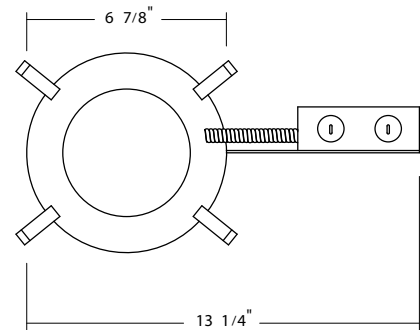

17024AR27

6" Fluorescent Compact Remodel Airtight Housing GU24

Product Description

Suitable for remodel construction in residential and commercial applications. IC rated. Suitable for direct contact with insulation. Use one 120V 13W-27W GU24 lamp (not included).

Housing

Aluminum construction provides greater heat dissipation. Washington State Energy Code approved to meet restricted airflow requirements. Airtight housing limits the exchange of air between ceiling plenum and heated/cooled areas. Adjustable socket bracket assures proper and consistent lamp positioning. 7 1/2" height allows use in 2" x 8" joist construction.

Junction Box

Listed for through branch circuit wiring and includes several 3/4" knockouts. Supplied with three push-in wire connectors.

Project

Catalog

Type