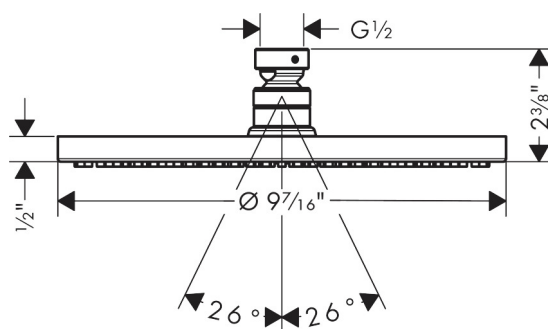

Brand	hansgrohe
Art. Name	Raindance S Showerhead 240 1-Jet PowderRain, 1.75 GPM
Art. Nr.	04927000
Surface	chrome
Pos.	1

Product Picture

Drawing

Technology

Features

- Spray modes: PowderRain
- Flow: 1.75 GPM (6.6 L/Min)