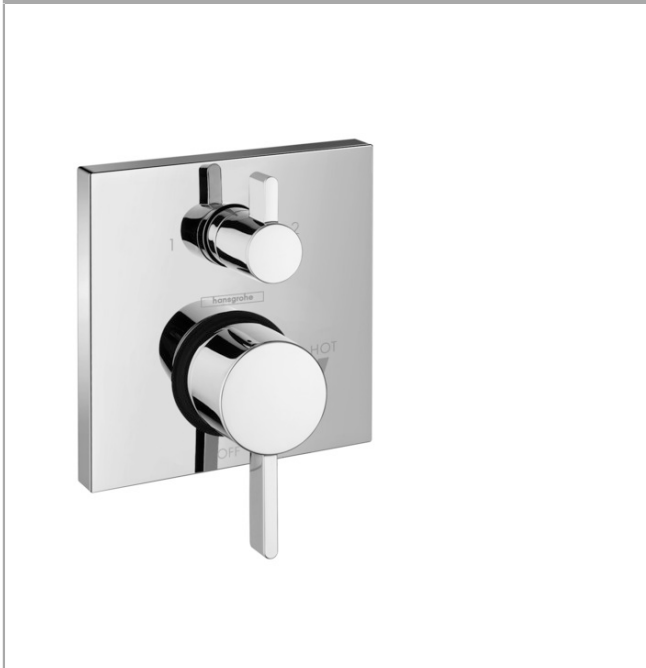

Ecostat
Pressure Balance Trim S Square with Diverter
Finishes : **matte black**   Part no. : **15862671**

Description

Features

- Temperature and on/off control for 2 outlets
- Outlets may be operated simultaneously
- Flow: 4.5 GPM (17 L/Min)

Compliance

Product image