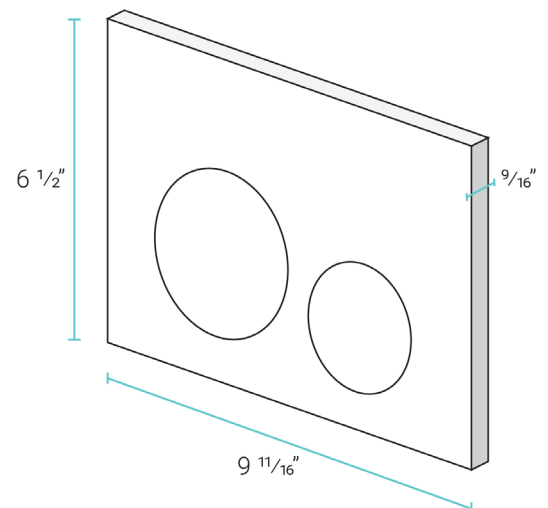

Specifications:

- N.W: 2.0 lb.
- L: 9 11/16" x W: 9/16" x H: 6 1/2"

Included Parts:

- Flush Actuator: SM-WC001Z

Compatible Parts (sold separately):

- Residential Concealed In-Wall Toilet Tank for Back-to-Wall Toilet: SM-WC324
- Commercial Concealed In-Wall Toilet Tank for Back-to-Wall Toilet: SM-WC326
- Residential Concealed In-Wall Toilet Tank for Wall-Hung Toilet: SM-WC424
- Commercial Concealed In-Wall Toilet Tank for Wall-Hung Toilet: SM-WC426