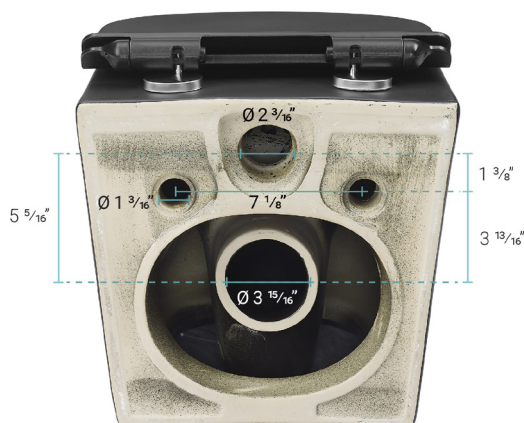

Calice

Wall-Hung Toilet

SM-WT465MB

Swiss Madison®
well made forever

Features:

- Space saving, wall-hung design
- Round compact bowl
- Glazed ceramic
- Adjustable bowl height
- Quick-release, soft-close seat

Installation:

- Top-mount, wall hung
- 7" P-Trap

Colors & Finishes:

- White: SM-WT465
- Matte Black: SM-WT465MB

Specifications:

- N.W: 68.3 lb.
- L: 20 1/2" x W: 14 3/16" x H: 12 5/8"

Included Parts:

- QQ Feet: SM-QQF27
- Quick-Release Seat: SM-QRS15MB
- Mounting Kit with Tubes: SM-TPT15T

Required Components (sold separately):

- Wall Actuator: SM-WC001, SM-WC002, SM-WC003 *
- In-Wall Tank Carrier System: SM-WC424, SM-WC426
- Supply Line

Dual-Flush Flush Actuator SM-WC001Z

Features:

- ABS material
- Dual-flush push buttons

Specifications:

- N.W: 2.0 lb.
- L: 9 11/16" x W: 9/16" x H: 6 1/2"

Included Parts:

- Flush Actuator: SM-WC001Z

Compatible Parts (sold separately):

- Residential Concealed In-Wall Toilet Tank for Back-to-Wall Toilet: SM-WC324
- Commercial Concealed In-Wall Toilet Tank for Back-to-Wall Toilet: SM-WC326
- Residential Concealed In-Wall Toilet Tank for Wall-Hung Toilet: SM-WC424
- Commercial Concealed In-Wall Toilet Tank for Wall-Hung Toilet: SM-WC426