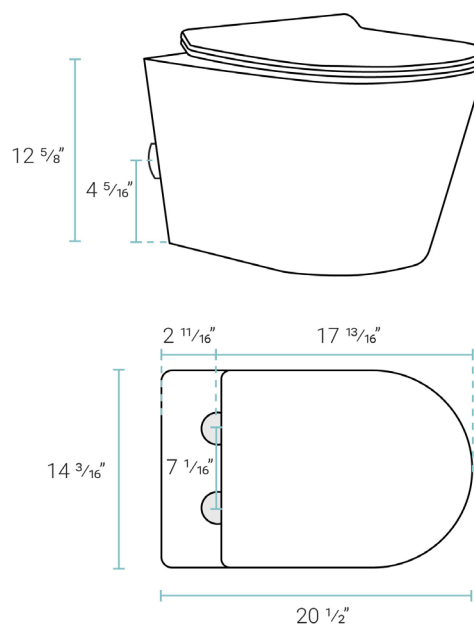

Required Components (sold separately):

- Wall Actuator: SM-WC001, SM-WC002, SM-WC003 *
- In-Wall Tank Carrier System: SM-WC424, SM-WC426
- Supply Line