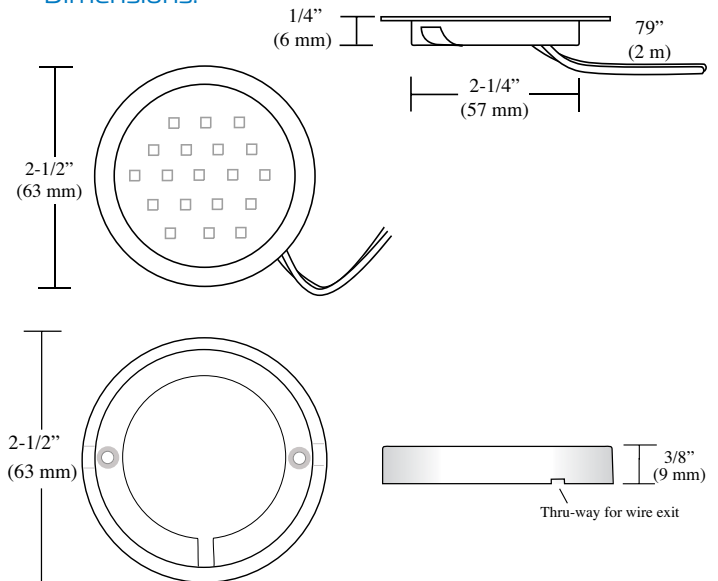

Dimensions: