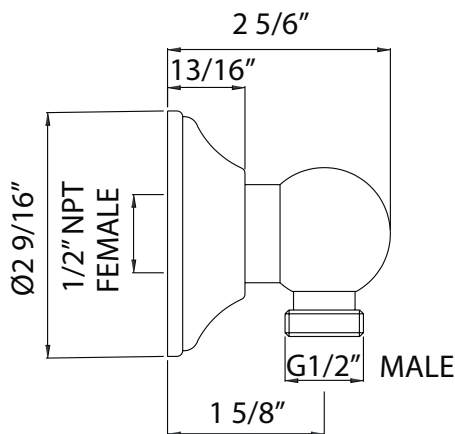

For warranty or additional information, contact:

U.S.A.
houseofrohl.com/support
1-800-777-9762

QUEBEC / MARITIMES / WESTERN CANADA
QUÉBEC / MARITIMES / OUEST CANADIEN
QUEBEC / MARITIMOS / CANADA OCCIDENTAL
houseofrohl.ca/support
1-866-473-8442

ONTARIO
houseofrohl.ca/support
1-800-287-5354