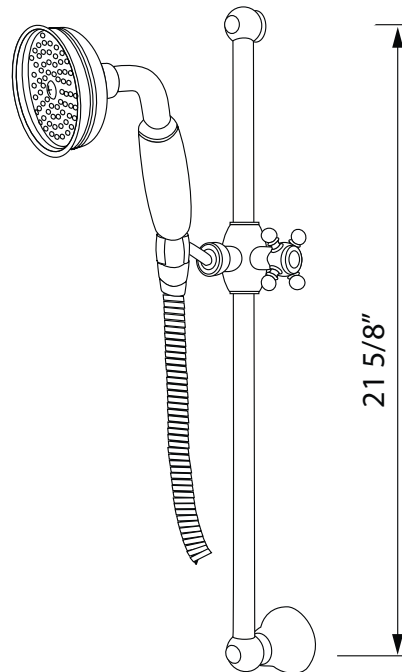

For warranty or additional information, contact:

U.S.A.
houseofrohl.com/support
1-800-777-9762

QUEBEC / MARITIMES / WESTERN CANADA
QUÉBEC / MARITIMES / OUEST CANADIEN
QUEBEC / MARITIMOS / CANADA OCCIDENTAL
houseofrohl.ca/support
1-866-473-8442

ONTARIO
houseofrohl.ca/support
1-800-287-5354