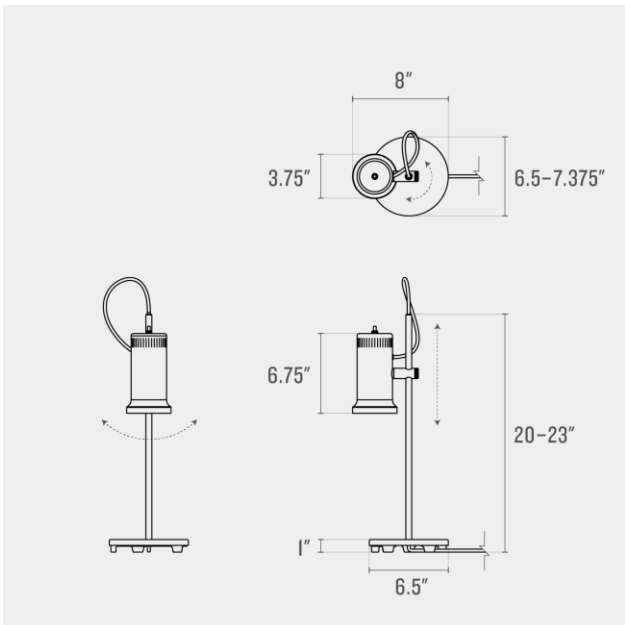

Location Rating: Damp

Dimensions:

Overall: 20"-23" H x 8" W x 6.5"-7.375" D

Shade: 6.75" H x 3.75" W x 3.75" D

Base: 1" H x 6.5" W x 6.5" D

Materials: Steel

Details:

- Includes 6.5 feet of cloth cord with a two-prong plug, and a rotary switch at top of shade
- Swivel adjusts shade height and direction
- G16 Bulb recommended, sold separately

Cord Length: 6.5'

Switch Type: Rotary

One year guarantee

SCHOOLHOUSE

Color Option(s)

Chamomile-Gloss
(CE-G)

Dune-Gloss
(DU-G)

Lichen-Gloss
(LN-G)