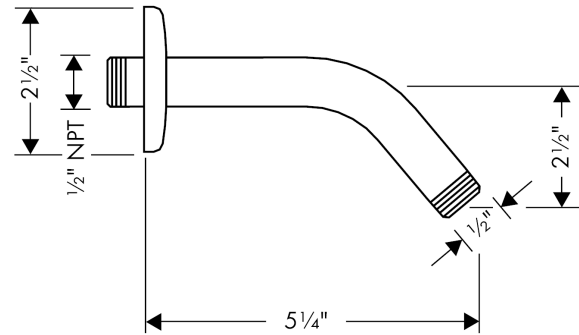

**Showerarm Standard 6"**

Finishes : **brushed nickel** Part no. : **27411823**

**Description**

**Features**

- Brass
- 1/2" NPT
- Escutcheon

**Item details**

List Price \$ 50.00

**Compliance**

**Product image**

**Scale drawing**

**Showerarm Standard 6"**

Finishes : **brushed nickel**

Part no. : **27411823**

**Exploded drawing**

Year of production: >**03/07**

**Showerarm Standard 6"**

Finishes : **brushed nickel**    Part no. : **27411823**

**Spare parts list**

Year of production: >**03/07**

Pos.	Description	Part no.	Price	PU
1	escutcheon Ø 64 mm	88536820	-	1