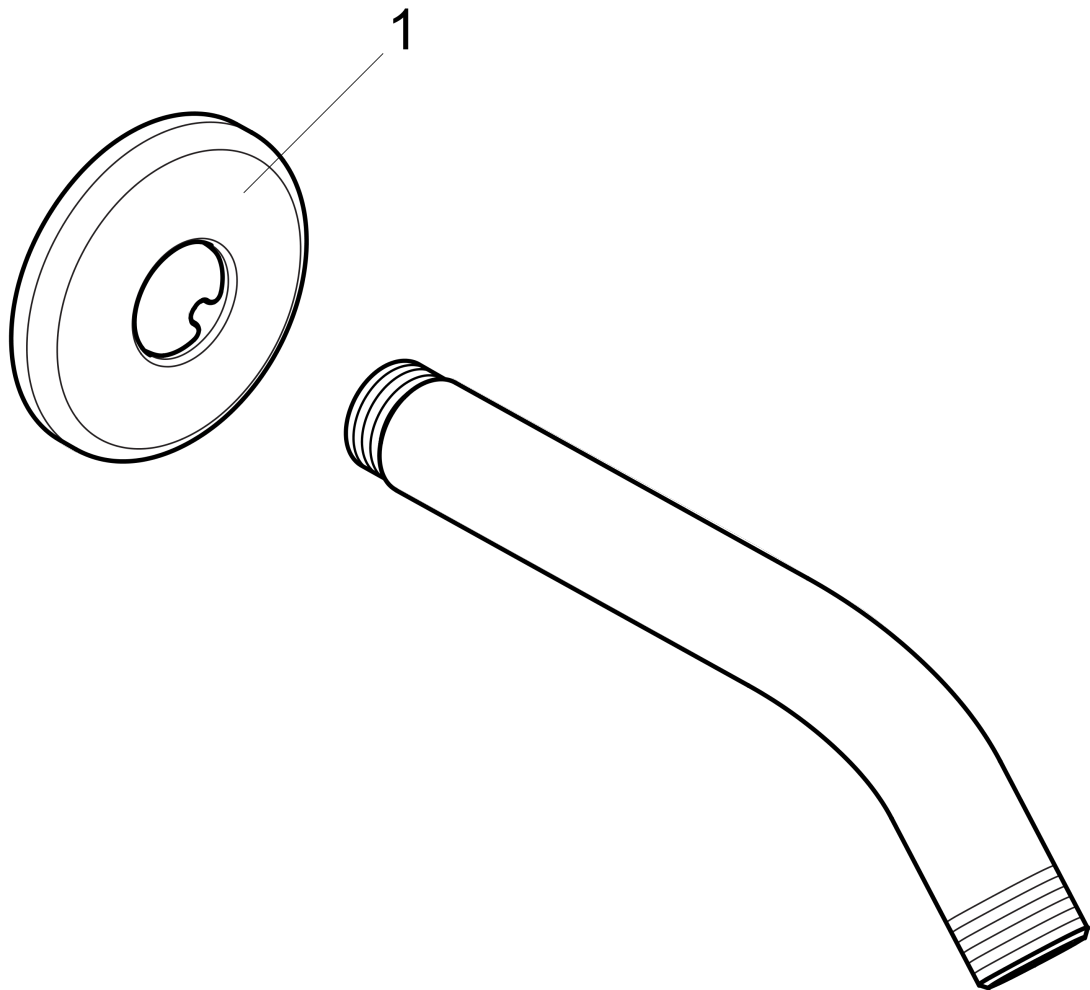

**Showerarm Standard 6"**

Finishes : **brushed nickel** Part no. : **27411823**

**Description**

**Features**

- Brass
- 1/2" NPT
- Escutcheon

**Item details**

List Price \$ 50.00

**Compliance**

**Product image**

**Scale drawing**

**Showerarm Standard 6"**

Finishes : **brushed nickel**

Part no. : **27411823**

**Exploded drawing**

Year of production: >**03/07**

**Showerarm Standard 6"**

Finishes : **brushed nickel**    Part no. : **27411823**

**Spare parts list**

Year of production: >**03/07**

Pos.	Description	Part no.	Price	PU
1	escutcheon Ø 64 mm	88536820	-	1