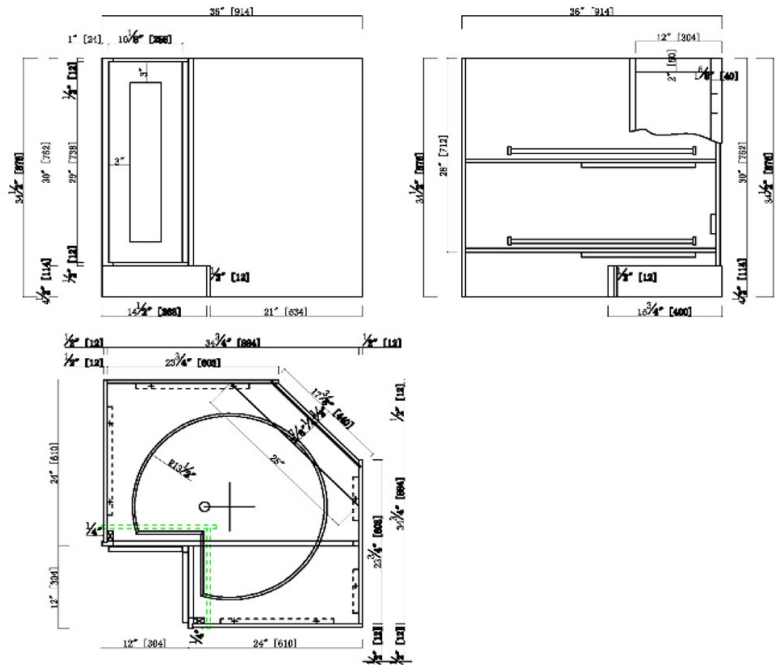

Brookings Unassembled Shaker Lazy Susan Kitchen Cabinet 36x34.5x24 White

SPECIFICATIONS

MATERIAL CONSTRUCTION:	Wood	NUMBER OF SHELVES:	1
WOOD SPECIES:	Maple	SHELF STYLE:	Turntable
ASSEMBLED DIMENSIONS:	34.5" H x 36" L x 24" D	ADJUSTIBLE SHELVES:	No
ASSEMBLED WEIGHT:	104.96 lbs.	SHELF ADJUSTIBILITY INCREMENTS:	N/A
KITCHEN CABINET TYPE:	Lazy Susan	SHELF DIMENSIONS:	34.5" W x 34.5" D
MOUNTING TYPE:	Floor Mount	SHELF THICKNESS:	0.75"
CONSTRUCTION TYPE:	Face Frame	SHELF MATERIAL:	Plywood
HINGE STYLE:	Soft Close	FACE FRAME MATERIAL:	Solid Maple
DOOR STYLE:	1 HDF shaker door, reversible	SIDES MATERIAL:	Plywood
DRAWER DIMENSIONS 1:	N/A	BOTTOM MATERIAL:	Plywood
DRAWER DIMENSIONS 2:	N/A	BACK PANEL MATERIAL:	Plywood
DRAWER DIMENSIONS 3:	N/A	BACK BRACE MATERIAL:	Wood
DWR BOX MATERIAL:	N/A	TOE KICK INSET WIDTH:	3"
DWR CONSTRUCTION:	N/A	TOOLS NEEDED FOR INSTALLATION:	Phillips Screwdriver Mallet Wood Glue
DWR GLIDE:	N/A	FASTENER TYPE:	Wood Screw
FAKE DWR QTY:	0		
FAKE DWR LOCATION:	N/A		
WARRANTY:	1-Year limited warranty		
LEGAL FOR SALE IN CALIFORNIA:	Yes		
CARB COMPLIANT:	CARB Phase 2		
TSCA TITLE IV COMPLIANT:	Yes		

TYPE:
JOB:
ORDER CODE:
APPROVALS: