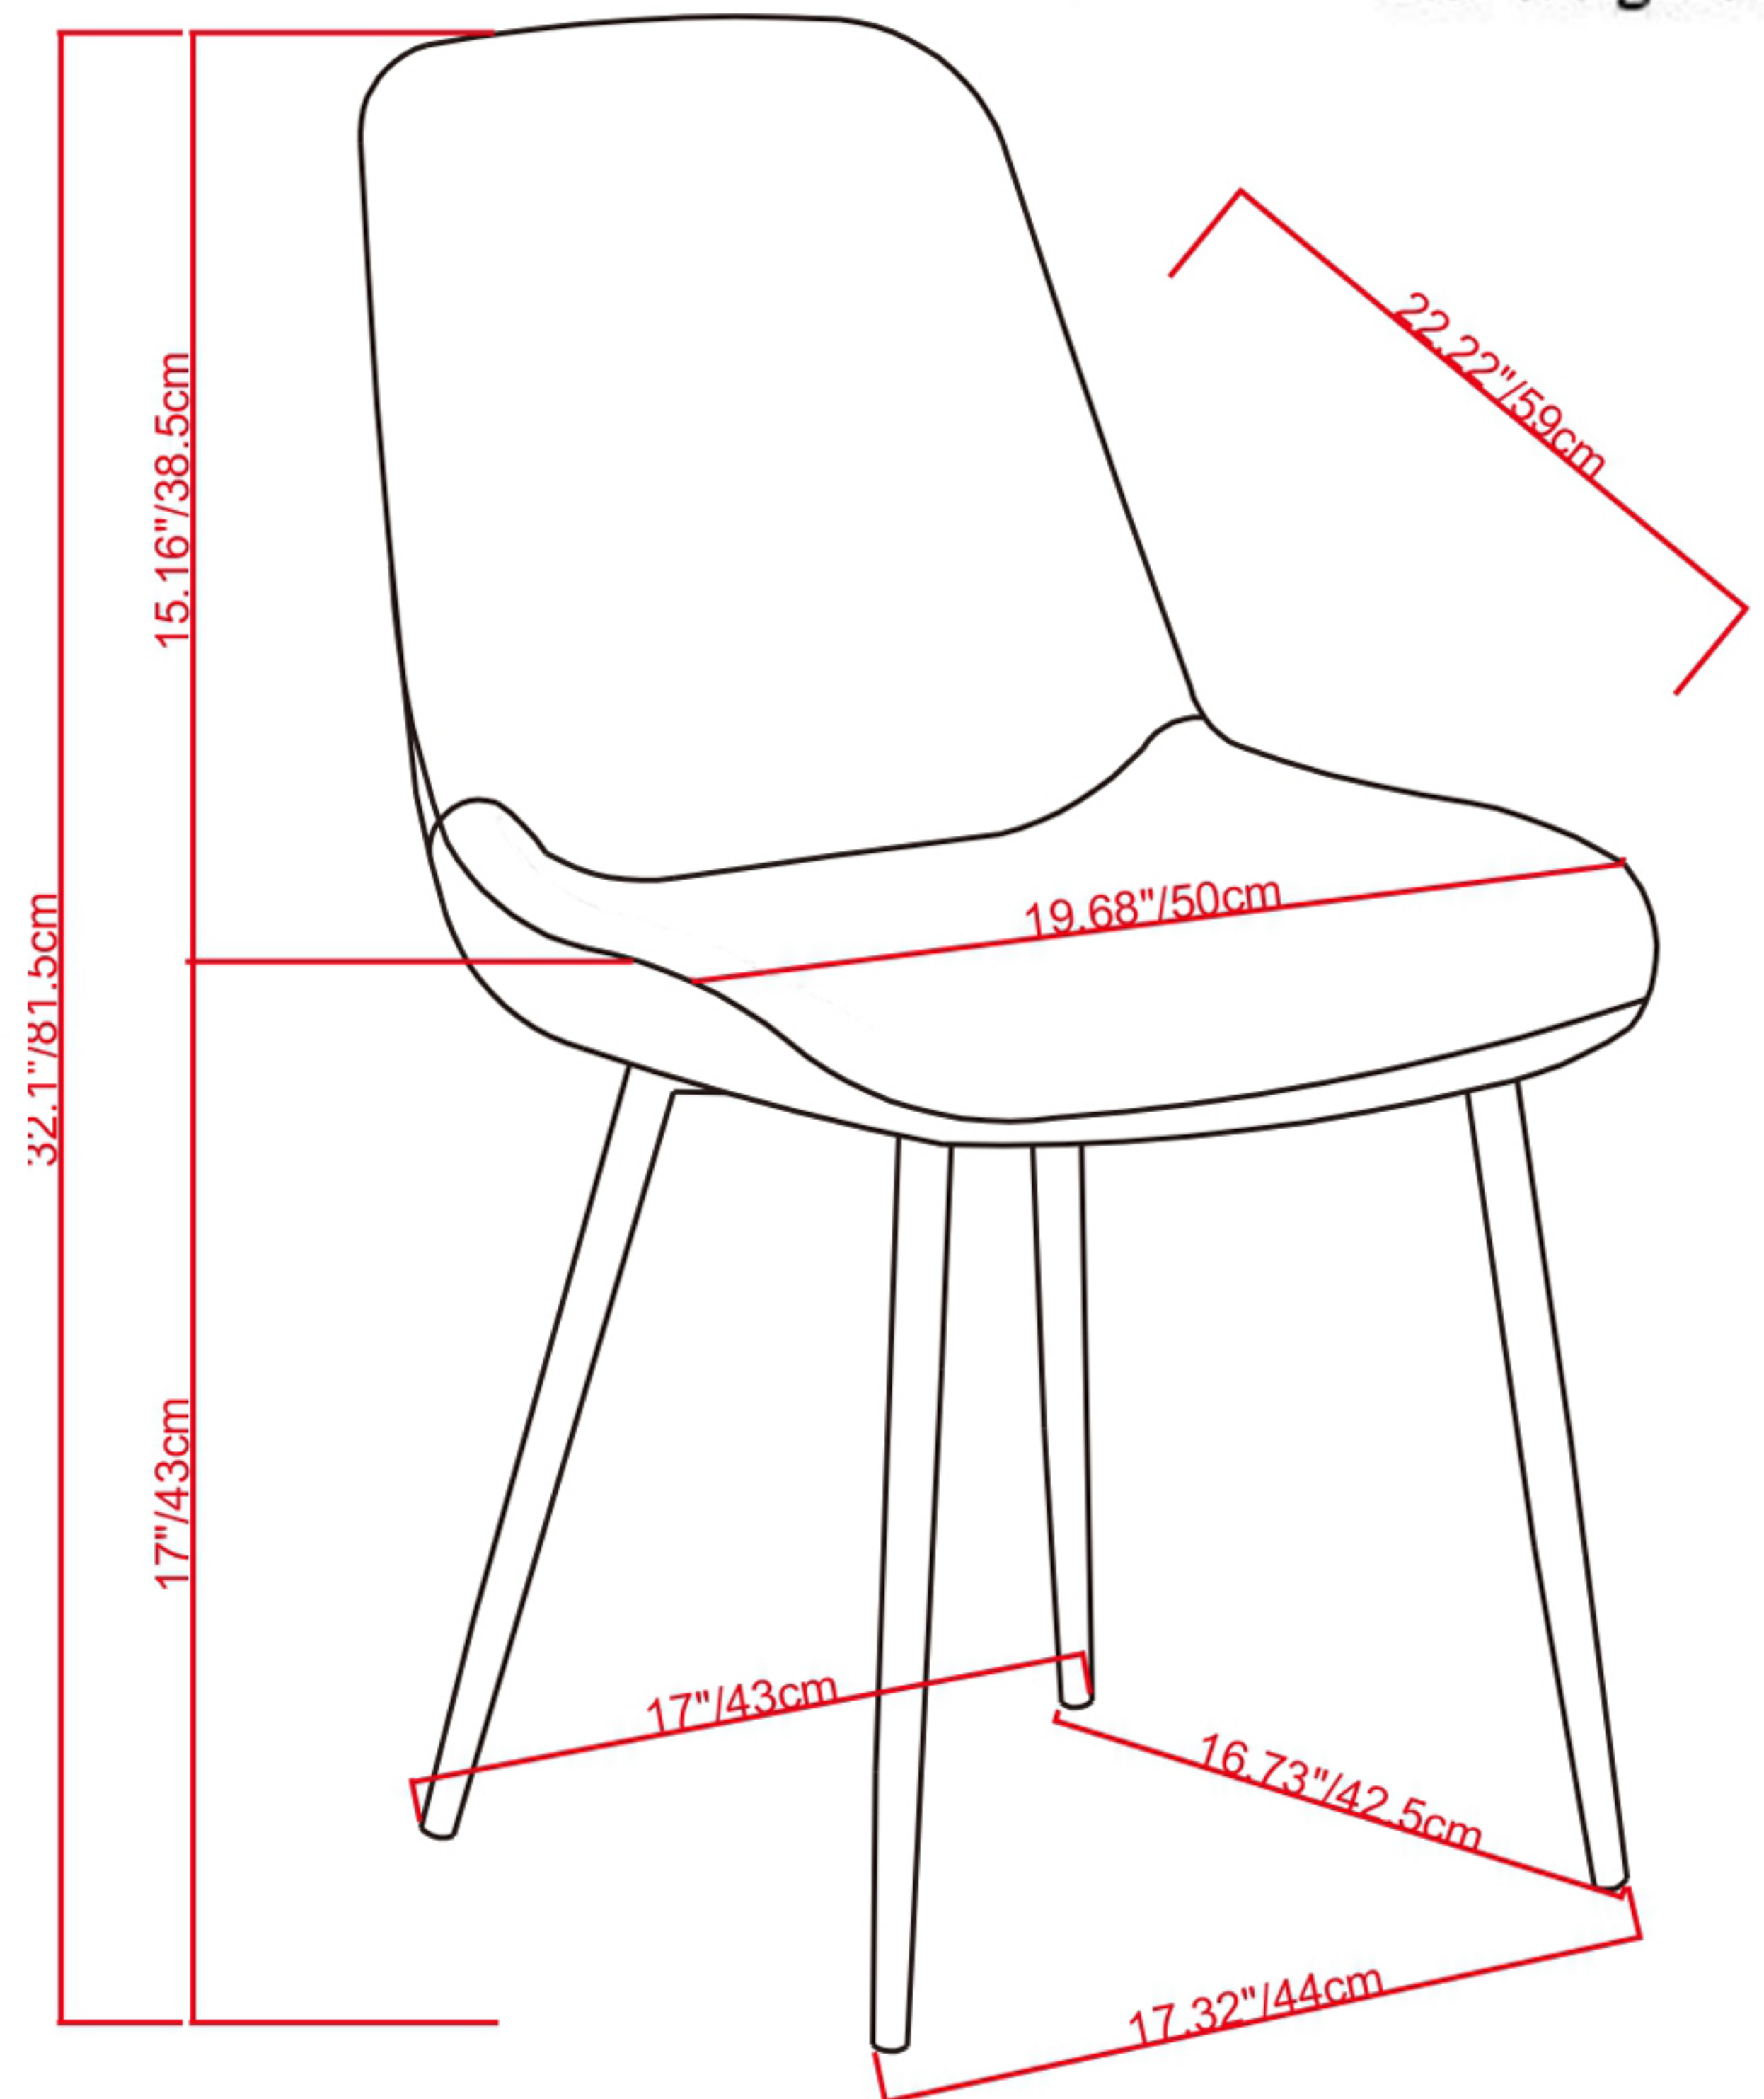

Net Weight : 120 (lb)

Net Weight: 5.65kgs