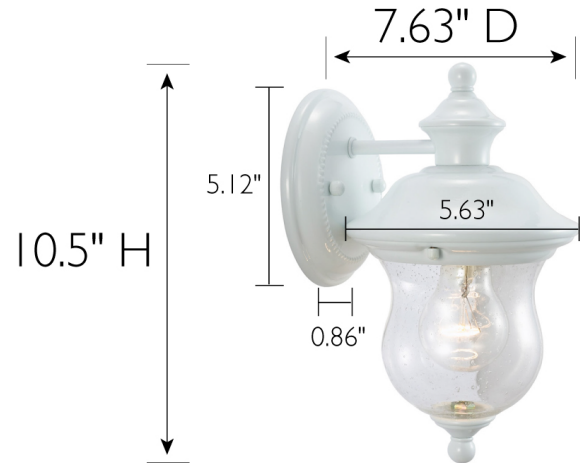

Highland I-Light Outdoor Wall Light White

SPECIFICATIONS

MOUNTING:	Wall Mount	LED BRIGHTNESS (LUMENS):	N/A
SLOPED CEILING ADAPTABLE:	No	LED COLOR CORRELATED TEMPERATURE (CCT):	N/A
LAMP TYPE 1:	Maximum 100W Medium Base Bulb	LED COLOR RENDERING INDEX (CRI):	N/A
BULB INCLUDED:	No	LED EFFICACY:	N/A
WATTS PER BULB:	60W	LED AVERAGE RATED LIFE:	N/A
TOTAL WATTAGE:	60W	ENERGY EFFICIENT:	No
DIMMABLE:	Yes	LIGHTING AMPS:	N/A
MATERIAL CONSTRUCTION:	Steel	VOLTAGE:	120V
ASSEMBLED DIMENSIONS:	5.63" L x 10.5" H x 7.63" D		
WEIGHT:	2.16 lbs.		
BACKPLATE DIMENSIONS:	5.12" H x 5.12" W		
CANOPY CEILING DIMENSIONS:	N/A		
GLASS/SHADE DIMENSIONS:	N/A		
GLASS/SHADE MATERIAL:	Glass		
GLASS/SHADE TYPE:	Seedy		
GLASS/SHADE COLOR:	Clear		