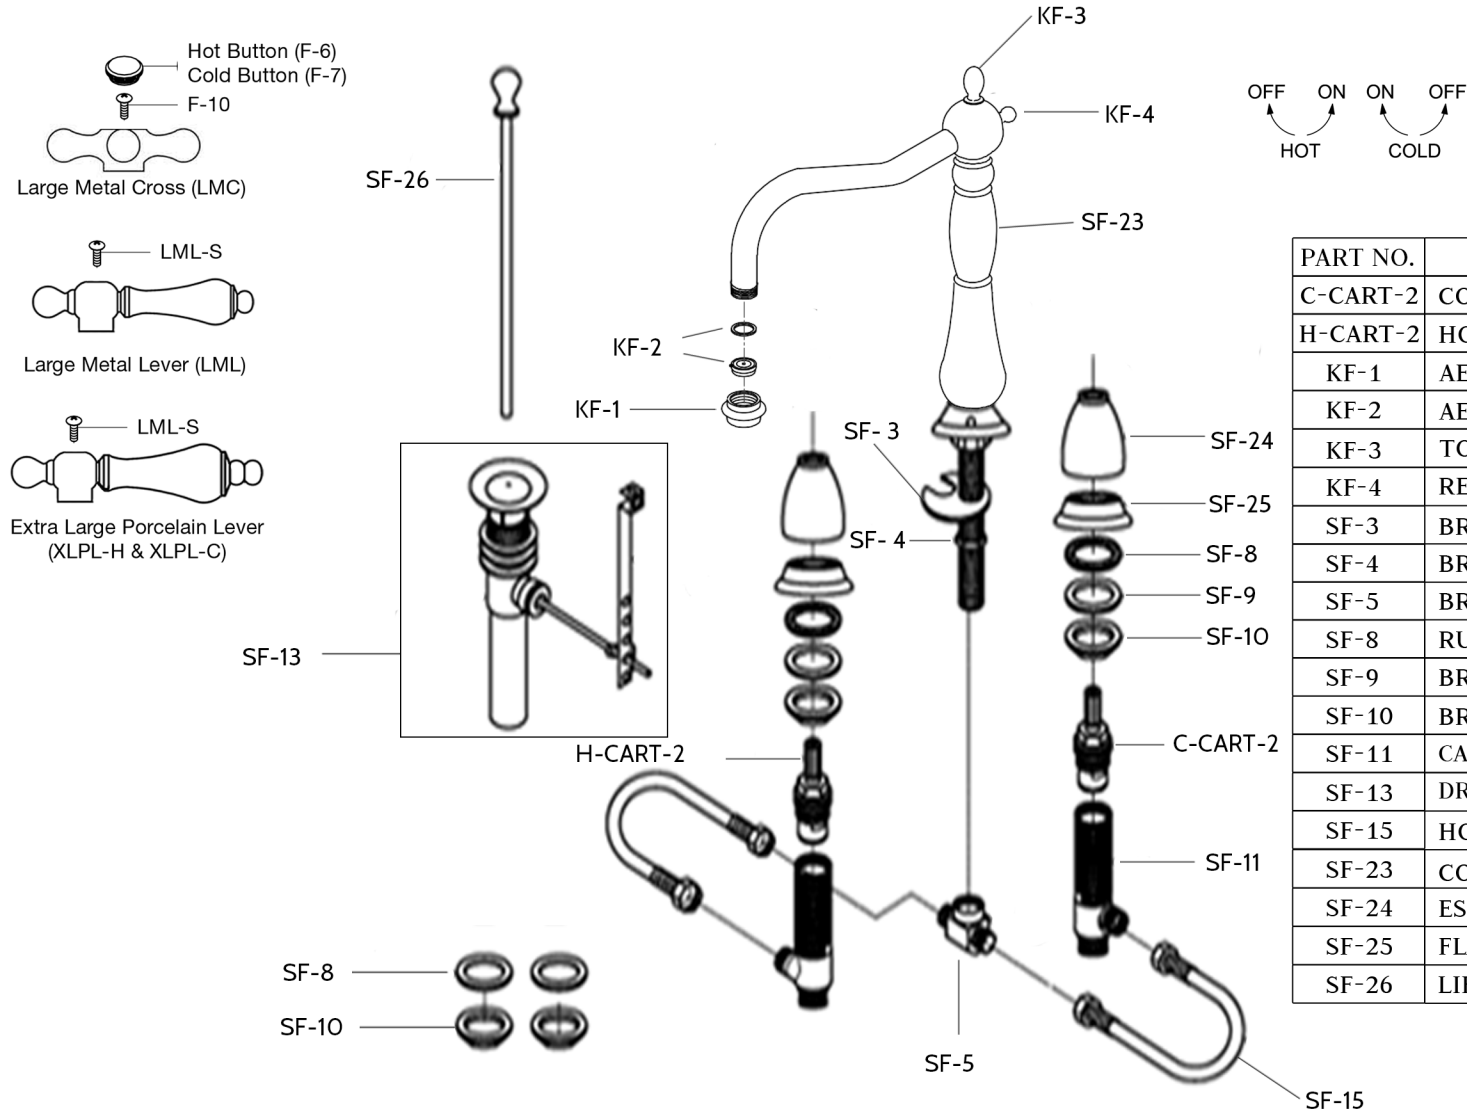

Victorian Widespread Bathroom Sink Faucet by Randolph Morris

Item#: RMB818MC, RMB818ML, RMB818PL

PART NO.	DESCRIPTION	QTY
C-CART-2	COLD CARTRIDGE	1
H-CART-2	HOT CARTRIDGE	1
KF-1	AERATOR COLLAR	1
KF-2	AERATOR W/ WASHER	1
KF-3	TOP FINIAL	1
KF-4	REAR FINIAL	1
SF-3	BRASS SPOUT WASHER	1
SF-4	BRASS SPOUT NUT	1
SF-5	BRASS SPOUT TEE	1
SF-8	RUBBER WASHER	4
SF-9	BRASS WASHER	2
SF-10	BRASS NUT	4
SF-11	CARTRIDGE HOUSING	2
SF-13	DRAIN ASSEMBLY	1
SF-15	HOSE	2
SF-23	COMPLETE SPOUT NO AERATOR	1
SF-24	ESCUTCHEON	2
SF-25	FLANGE	2
SF-26	LIFT ROD	1

Approximate Measurements. All products and specifications are subject to change without notice. Randolph Morris is not responsible for typographical and/or dimensional errors. Typographical errors are subject to correction.