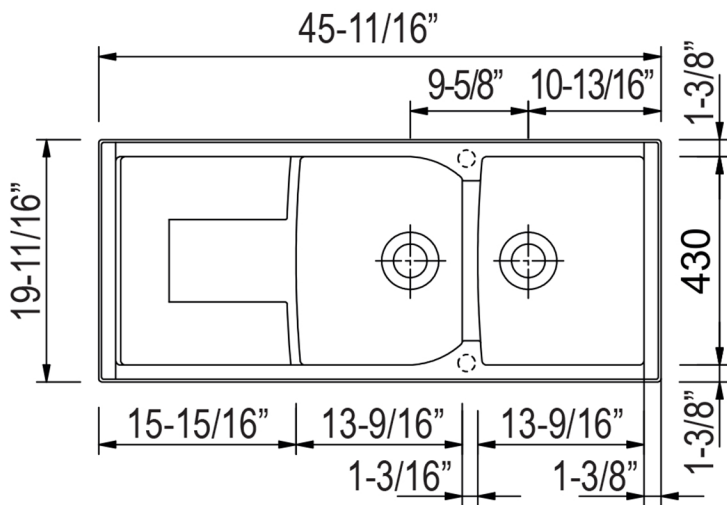

AB4620DI

46" Double Bowl Granite Composite Kitchen Sink with Drainboard

Note: All product dimensions are approximate and should be verified on site prior to installation.

Visit www.ALFIbrand.com for more information.