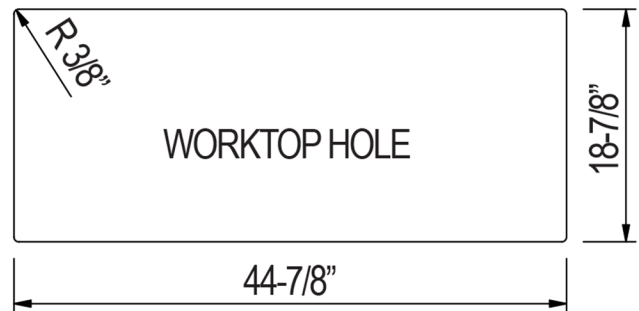

AB4620DI

46" Double Bowl Granite Composite Kitchen Sink with Drainboard

Note: All product dimensions are approximate and should be verified on site prior to installation.

Visit www.ALFIbrand.com for more information.