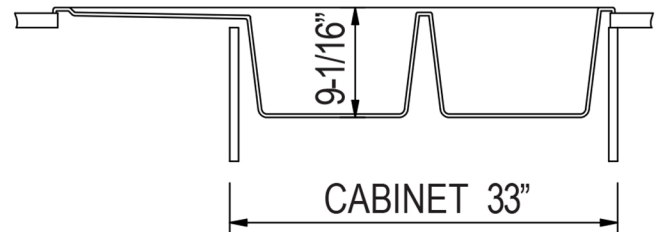

AB4620DI

46" Double Bowl Granite Composite Kitchen Sink with Drainboard

Note: All product dimensions are approximate and should be verified on site prior to installation.

Visit www.ALFIbrand.com for more information.