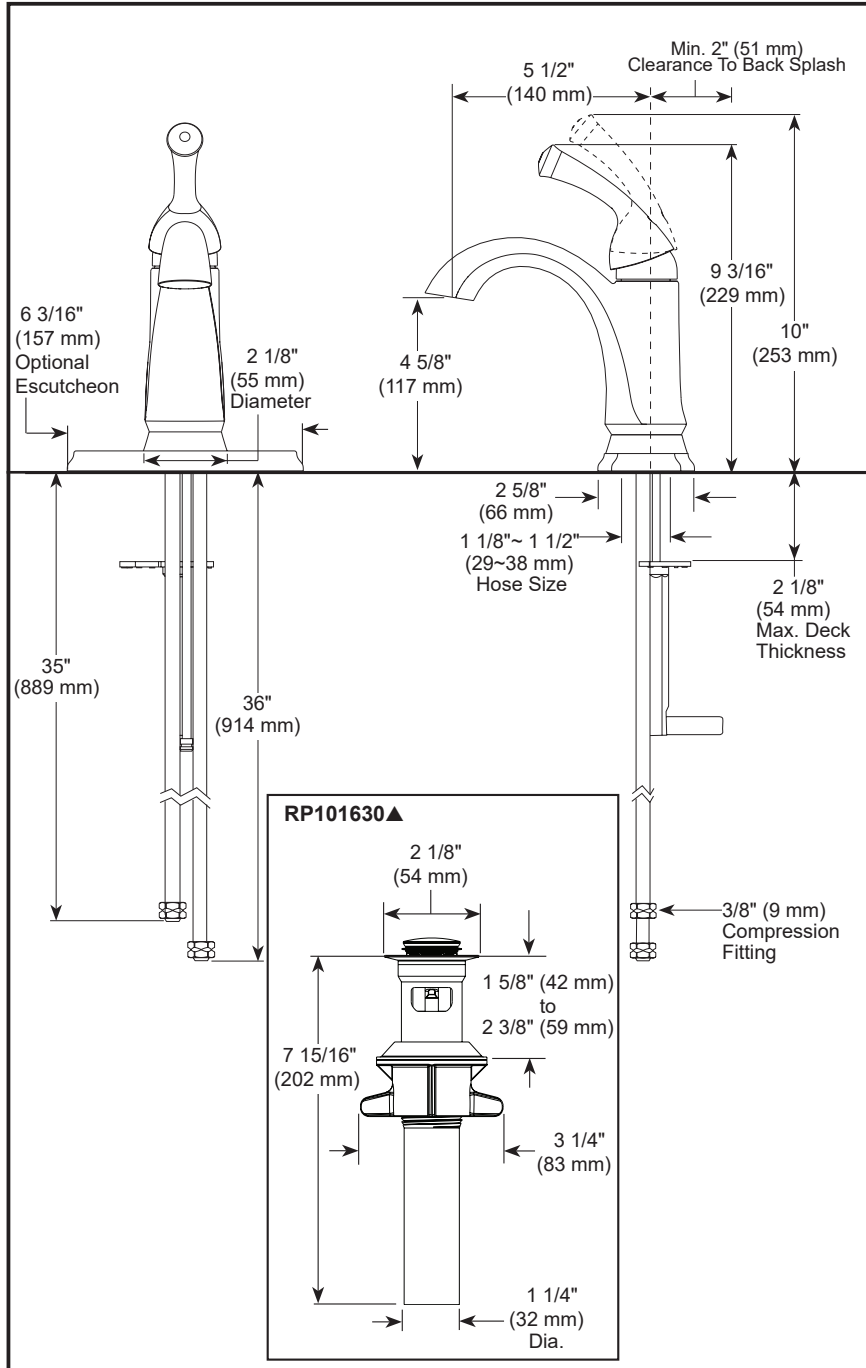

▲ Designate Proper Finish Suffix

Delta reserves the right (1) to make changes in specifications and materials, and (2) to change or discontinue models, both without notice or obligation. Dimensions are for reference only. See current full-line price book or www.deltafaucet.com for finish options and product availability.

DSP-L-15999-DST Rev. F

Delta Faucet Company

55 E. 111th Street, Indianapolis, IN 46280
350 South Edgeware Road, St. Thomas, ON N5P 4L1
© 2023 Delta Faucet Company