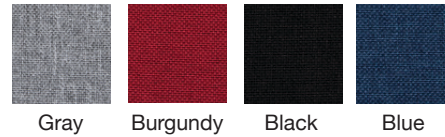

**530**  
Mesh Back Chair

*Mesh Back Chair with Fabric Seat*

- Contoured Midback
- Mesh back, Fabric seat
- Swivel tilt control
- Flip Up Height Adjustable Arms
- 275 lb. Weight Capacity
- Ventilated design promotes air circulation for your back

Fabric Colors

Gray    Burgundy    Black    Blue

**530**

- Seat Size: 20.10" W x 20.90" D
- Back Size: 16.30" W x 26.80" H
- Seat Height: 17.50" - 21.30"
- Arm Height: 26.40" - 30.30"
- Int. Arm Width: 23"
- Ext. Arm Width: 24.40"
- Overall Height: 40.20" - 44.10"
- Overall Width: 24.80"
- Overall Depth: 27.60"