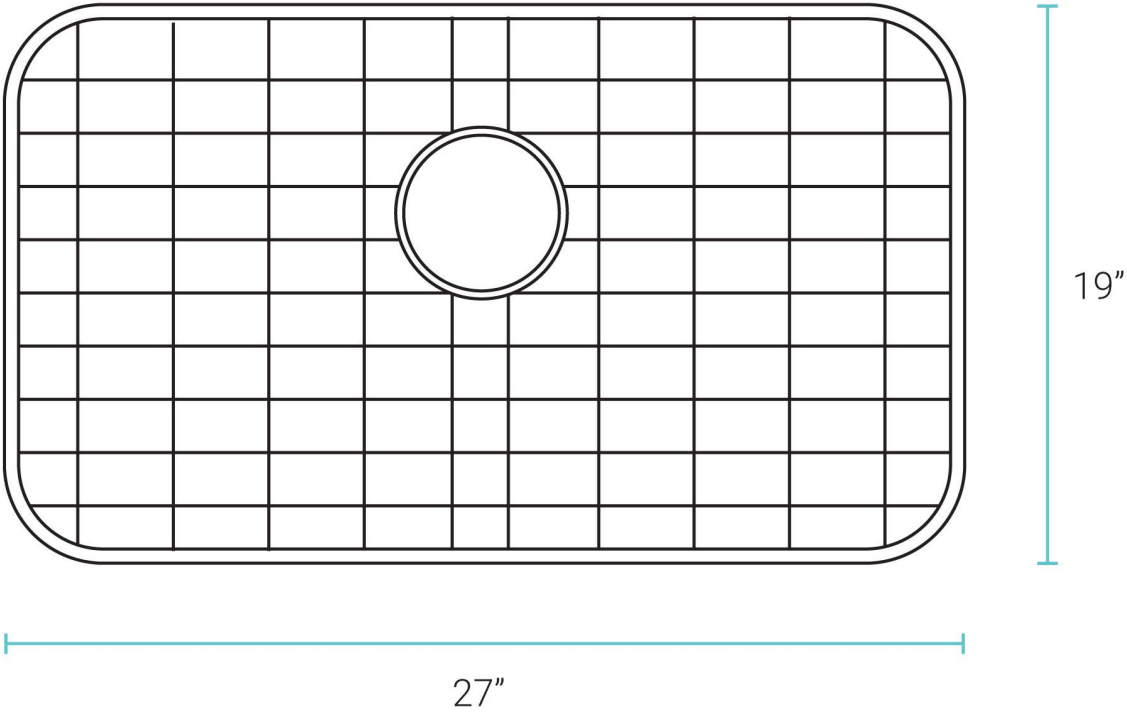

Swiss Madison[®]
well made forever

SM-KU709-G