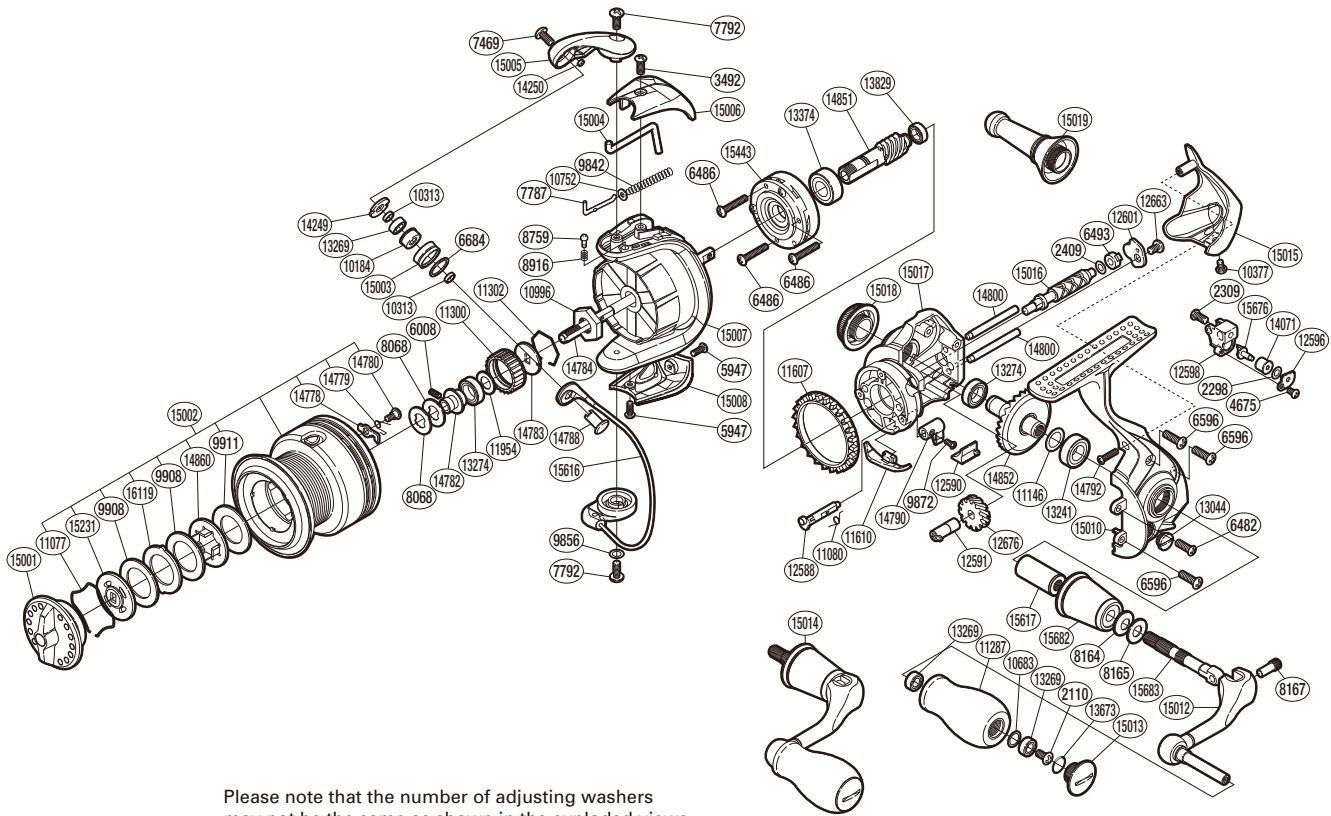

## SA-2500FG

Please note that the number of adjusting washers may not be the same as shown in the exploded views. (Adjustment will vary with each individual product.)

(51SE572506U)

Part No.	Description	Part No.	Description	Part No.	Description
RD 2110	Screw	RD11077	Drag Washers Retainer	RD14788	Line Roller Support
RD 2298	Spacer	RD11080	Anti-Reverse Cam Spring	RD14790	Anti-Reverse Lever
RD 2309	Screw	RD11146	Washer	RD14792	Screw
RD 2409	Spacer	RD11287	Handle Knob	RD14800	Oscillating Guide
RD 3492	Screw	RD11300	Drag Click Ratchet	RD14851	Pinion Gear
RD 4675	Screw	RD11302	Ratchet Spring	RD14852	Drive Gear
RD 5947	Screw	RD11607	Friction Ring	RD14860	Key Washer
RD 6008	Set Screw	RD11610	Bail Trip Strike	RD15001	Drag Knob
RD 6482	Screw	RD11954	Washer	RD15002	Spool Assembly
RD 6486	Screw	RD12588	Anti-Reverse Cam	RD15003	Line Roller
RD 6493	Worm Bushing (rear)	RD12590	Anti-Reverse Lever Cover	RD15004	Bail Trip Lever
RD 6596	Screw	RD12591	Worm Bushing (front)	RD15005	Bail Arm
RD 6684	Line Roller Spacer	RD12596	Oscillating Pawl Cover	RD15006	Bail Spring Cover
RD 7469	Screw	RD12598	Oscillating Slider	RD15007	Rotor
RD 7787	Bail Spring Guide A	RD12601	Worm Shaft Retainer	RD15008	Bail Hold Support Guard
RD 7792	Screw	RD12663	Screw	RD15010	Side Cover
RD 8068	Spool Washer	RD12676	Idle Gear	RD15012	Handle Shank Assembly
RD 8164	Coned Disc Spring	RD13044	Oil Cap	RD15013	Handle Knob Seal
RD 8165	Large Handle Shank Washer	RD13241	Ball Bearing	RD15014	Handle Assembly
RD 8167	Handle Shaft Screw	RD13269	Ball Bearing	RD15015	Rear Protector
RD 8759	Click Pin	RD13274	Ball Bearing	RD15016	Worm Shaft
RD 8916	Click Spring	RD13374	Ball Bearing	RD15017	Body
RD 9842	Bail Spring	RD13673	O Ring	RD15018	Handle Screw Cap
RD 9856	Washer	RD13829	Ball Bearing	RD15231	Key Washer
RD 9872	Screw	RD14071	Oscillating Slider Bushing	RD15443	Roller Clutch Assembly
RD 9908	Drag Washer	RD14249	Line Roller Plate	RD15616	Bail Assembly
RD 9911	Drag Washer	RD14250	Line Roller Oil Cap	RD15617	Handle Shaft Cover B
RD10184	Line Roller Bushing	RD14778	Drag Click	RD15676	Oscillating Pawl
RD10313	Bearing Spacer	RD14779	Drag Click Spring	RD15682	Handle Shaft Cover A
RD10377	Screw	RD14780	Screw	RD15683	Handle Shaft
RD10683	Washer	RD14782	Bearing Bushing	RD16119	Eared Washer
RD10752	Bail Spring Guide A Support	RD14783	Spool Support		
RD10996	Rotor Nut	RD14784	Main Shaft	RD15019	Reel Stand (accessory)