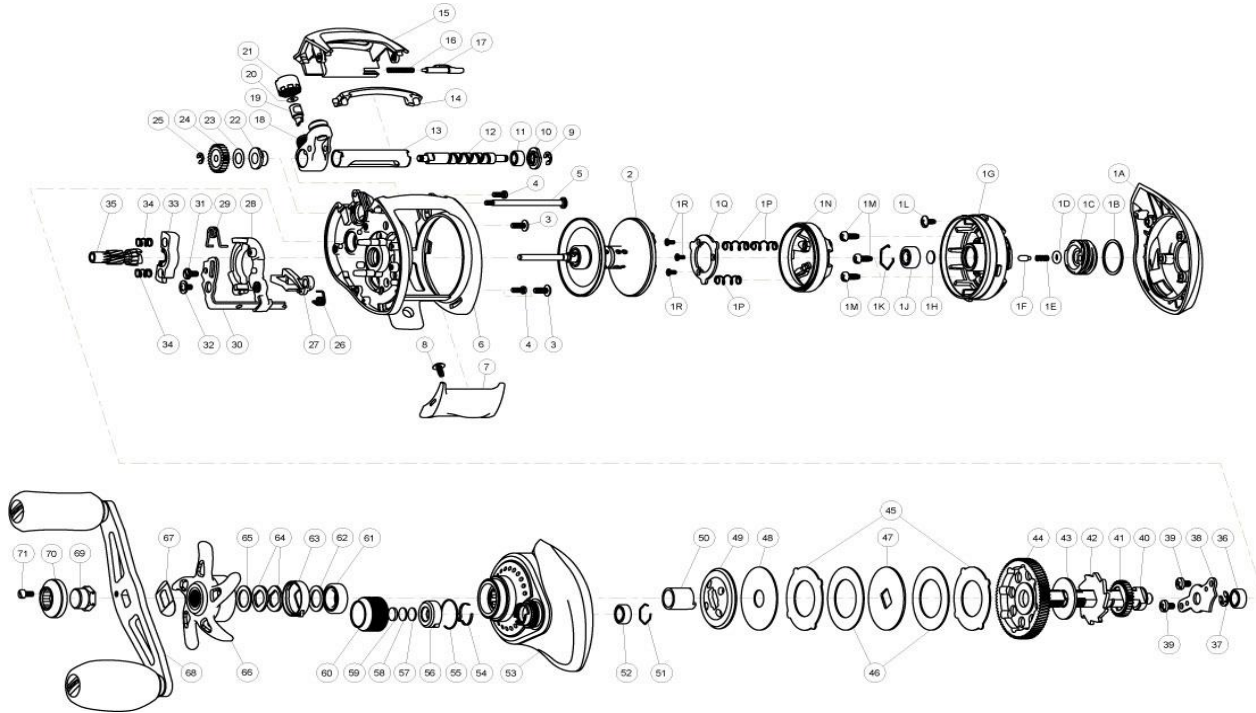

## Smoke SHD201SPT

**Smoke SHD201SPT Baitcast Reel Part List**

g	Key #	Description	Qty.	Part No.	Key #	Description	Qty.	Part No.
	1	Palm Side Cover Kit include	1	DV4023-01	29	Release Slider Spring	1	YW104-01
	1A	- Palm Side Cover	1	DV023-01	30	Release Slider Link	1	YW036-01
	1B	- Centrifugal Dial Washer	1	SB111-01	31	Release Slider Link Screw	1	EW125-01
	1C	- Centrifugal Dial	1	TB026-01	32	Release Slider Screw	1	CX076-03
	1D	- Centrifugal Dial Friction Ring	1	SB105-01	33	Pinion Yoke	1	YW025-01
	1E	- Centrifugal Dial Click Spring	1	YW114-01	34	Yoke Spring	2	GX040-01
	1F	- Centrifugal Dial Click Pawl	1	PW098-01	35	Pinion Gear	1	DV011-02
	1G	- Spool Cover	1	DV051-01	36	Crank Shaft Ball Bearing - L	1	SW017-01
	1H	- Spool Tension Shim	1	QW032-04	37	E-Clip	1	QW120-01
	1J	- Spool Shaft Ball Bearing - Palm	1	QV017-01	38	Crank Shaft Retainer	1	PW002-01
	1K	- Clip Ring	1	HV080-01	39	Crank Shaft Retainer Screw	2	JX107-02
	1L	- Spool Cover Screw "B"	1	DW125-01	40	Crank Shaft	1	YW008-04
	1M	- Spool Cover Screw "A"	3	WW107-01	41	O/S Drive Gear	1	PW112-01
	1N	- Brake Ring Assembly	1	TB342-01	42	Trip Ratchet	1	PW083-02
	1P	- Brake Ring Slider Spring	3	DW070-01	43	Trip Ratchet Washer	1	YW111-01
	1Q	- Brake Ring Slider Spring Retainer	1	DW129-02	44	Drive Gear	1	YW012-02
	1R	- Screw	3	DW107-01	45	Drag Key Washer	2	PW048-01
	2	Spool Assembly	1	XW321-01	46	Drag Disc - A	2	PW059-01
	3	Gear Side Cover Screw - B	2	QW057-03	47	Drag "D" Washer	1	YW045-01
	4	Gear Side Cover Screw - A	2	LF057-01	48	Drag Disc - B	1	YW059-01
	5	Stabilizer Bar - A	1	PW061-02	49	Drag Washer	1	PW045-01
	6	Frame	1	YW001-16	50	One Way Clutch Sleeve	1	UX052-01
	7	Thumb Bar	1	YW009-01	51	Clip Ring	1	EB080-01
	8	Thumb Bar Screw	1	CW125-01	52	Tension Knob Ball Bearing	1	SW017-01
	9	E-Clip	1	NX092-01	53	Gear Side Cover Assembly	1	YW324-20
	10	Bearing Retainer	1	PW067-01	54	Tension Knob Click Spring	1	PW114-01
	11	Worm Shaft Ball Bearing	1	XX117-01	55	Tension Knob Click Ratchet Retainer	1	YW080-01
	12	Worm Shaft	1	HV072-02	56	Tension Knob Click Ratchet	1	PW113-01
	13	Worm Shaft Guide	1	SB016-01	57	Spool Tension Washer	1	QW032-04
	14	Top Support	1	YW094-07	58	Spool Tension Support Washer	1	PW032-01
	15	Front Support	1	FW099-01	59	Spool Cushion Washer	1	EX082-02
	16	Side Cover Locking Lever Spring	1	ZW096-01	60	Spool Tension Knob	1	PW033-10
	17	Side Cover Locking Lever	1	TX119-02	61	Crank Shaft Ball Bearing	1	TW058-01
	18	Line Guide Carrier Assembly	1	PW347-01	62	Crank Shaft Ball Bearing Washer	1	TW035-02
	19	Line Guide Pawl	1	CX006-01	63	Drag Click Spring Assembly	1	YX4114-01
	20	Carrier Washer	1	BV035-01	64	Spring "D" Washer	2	JX046-01
	21	Line Guide Carrier Screw	1	ZW007-01	65	Star Drag Washer	1	ZW032-01
	22	Worm Shaft Bushing - Gear Side	1	PW068-01	66	Star Drag	1	GW055-02
	23	O/S Pinion Gear Washer	1	EX035-01	67	Handle Washer	1	NX054-01
	24	O/S Pinion Gear	1	PW085-01	68	Handle Assembly	1	XW318-02
	25	E-Clip	1	NX090-01	69	Handle Nut	1	DW003-06
	26	Kick Lever Spring	1	MX097-01	70	Handle Nut Cap	1	DW034-02
	27	Kick Lever	1	YW077-01	71	Handle Nut Cap Screw	1	DW050-02
	28	Release Slider	1	YW039-01				