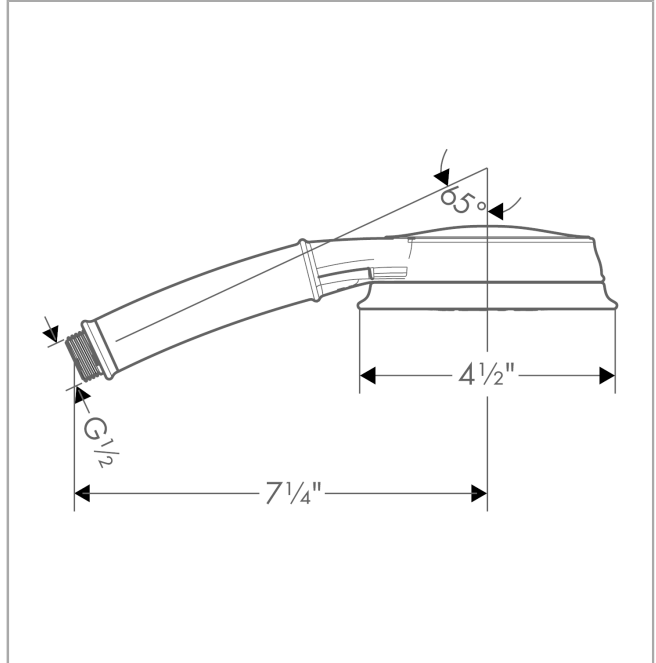

Croma 100 Classic Handshower 3-Jet, 1.8 GPM

Finishes : **brushed nickel** Part no. : **04753820**

Description

Features

- 75 no-clog spray channels
- Spray modes: Full, Pulsating Massage, Intense Turbo
- Flow: 1.8 GPM (6.8 L/Min)

Item details

List Price \$ 138.00

Technology

Compliance

Product image

Scale drawing

Croma 100 Classic
Handshower 3-Jet, 1.8 GPM
Finishes : **brushed nickel** Part no. : **04753820**

Exploded drawing