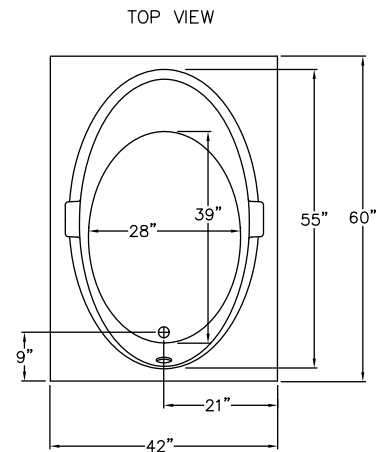

**TO242DI**  
60" x 42" x 17.5"

**FEATURES**

FINISH	PRODUCT	PIECES	WALL
AcrylX™	Drop In Tub	One	Smooth

**OPTIONS**

WHIRLPOOL	STANDARD COLOR	ACCESSORIES
Yes	White, Bone, Biscuit	Drain

**TECHNICAL INFORMATION**

WT	LOAD FACTOR	HANDED BY	CODES
90	0.45	End Drain	ANSI 124.1, UPC

AVAILABILITY ■

Due to the nature of the materials, dimensions may vary +/- 1/2".