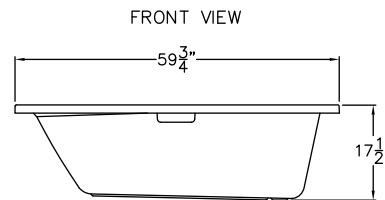

**TO242DI**  
60" x 42" x 17.5"

**FEATURES**

FINISH	PRODUCT	PIECES	WALL
AcrylX™	Drop In Tub	One	Smooth

**OPTIONS**

WHIRLPOOL	STANDARD COLOR	ACCESSORIES
Yes	White, Bone, Biscuit	Drain

**TECHNICAL INFORMATION**

WT	LOAD FACTOR	HANDED BY	CODES
90	0.45	End Drain	ANSI 124.1, UPC

AVAILABILITY ■

Due to the nature of the materials, dimensions may vary +/- 1/2".