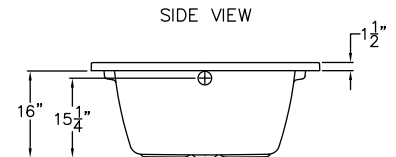

**TO242DI**  
60" x 42" x 17.5"

**FEATURES**

FINISH	PRODUCT	PIECES	WALL
AcrylX™	Drop In Tub	One	Smooth

**OPTIONS**

WHIRLPOOL	STANDARD COLOR	ACCESSORIES
Yes	White, Bone, Biscuit	Drain

**TECHNICAL INFORMATION**

WT	LOAD FACTOR	HANDED BY	CODES
90	0.45	End Drain	ANSI 124.1, UPC

AVAILABILITY ■

Due to the nature of the materials, dimensions may vary +/- 1/2".