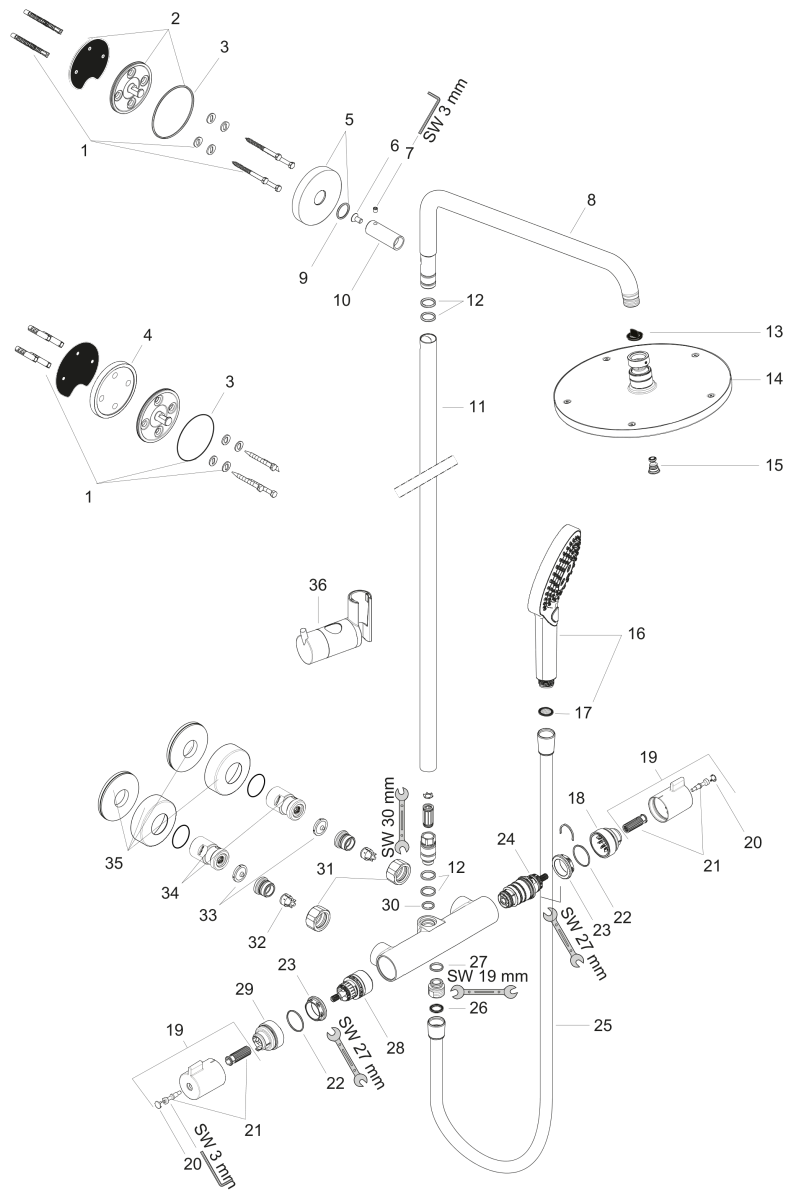

Raindance S

Showerpipe 240 1-Jet, 2.5 GPM

Finishes : **brushed nickel** Part no. : **27115821**

Description

Features

- Height-adjustable hand shower holder
- Flow: 2.5 GPM (9.5 L/Min)
- Shower arm swivels left and right
- Anti-scald 100° safety stop
- Integrated volume control/diverter for 2 functions
- Outlets may not be operated simultaneously
- Exposed installation
- Thermostatic cartridge
- Built-in service stops

Item details

List Price \$ 1,604.00

Technology

Compliance

Product image

Scale drawing

Raindance S

Showerpipe 240 1-Jet, 2.5 GPM

Finishes : **brushed nickel** Part no. : **27115821**

Exploded drawing

Year of production: >01/16

Raindance S

Showerpipe 240 1-Jet, 2.5 GPM

Finishes : **brushed nickel** Part no. : **27115821**

Spare parts list

Year of production: >01/16

Pos.	Description	Part no.	Price	PU
1	mounting set	98716000	-	1
2	wall flange	95687000	-	1
3	O-ring 72x2	98395000	-	1
4	tile-matching-disk	98681000	-	1
5	escutcheon Ø 80 mm	95691820	-	1
6	screw	92137000	-	1
7	hollow set screw M6x5	98447000	-	1
8	shower arm	95916820	-	1
9	O-ring 20x2	98165000	-	1
10	sleeve	92166820	-	1
11	pipe 1030 mm	95915820	-	1
12	O-ring 15x2,5	98131000	-	1
13	filter packing	88649000	-	1
14	head shower Ø 240 mm	92210821	-	1
15	air jet	95794820	-	1
16	handshower	26531821	-	1
17	filter packing	94246000	-	1
18	safety set for temperature control	95839001	-	1
19	handle	95836821	-	1
20	cover cap	95433820	-	1
21	handle fixing set	95843001	-	1
22	O-ring 26x1,5	98390000	-	1
23	nut	98913000	-	1
24	thermostat cartridge	98282000	-	1
25	shower hose 1,60 m	28276823	-	1
26	seal	98058000	-	1
27	O-ring 14x2	98129000	-	1
28	shut off unit with selector	98283000	-	1
29	stop ring for flow control	95927000	-	1
30	O-ring 12x2,25	98382000	-	1
31	set of nuts	96157820	-	1
32	non return valve	96737000	-	1
33	filter packing	96922000	-	1
34	isolation valve	98341000	-	1
35	escutcheon	98340820	-	1
36	support, assy	97651820	-	1