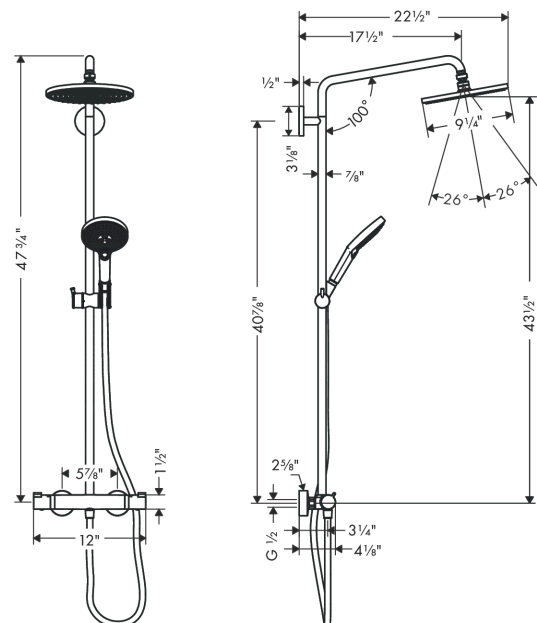

Raindance S

Showerpipe 240 1-Jet, 2.5 GPM

Finishes : **brushed nickel** Part no. : **27115821**

Description

Features

- Height-adjustable hand shower holder
- Flow: 2.5 GPM (9.5 L/Min)
- Shower arm swivels left and right
- Anti-scald 100° safety stop
- Integrated volume control/diverter for 2 functions
- Outlets may not be operated simultaneously
- Exposed installation
- Thermostatic cartridge
- Built-in service stops

Item details

List Price \$ 1,604.00

Technology

Compliance

Product image

Scale drawing

Raindance S

Showerpipe 240 1-Jet, 2.5 GPM

Finishes : **brushed nickel** Part no. : **27115821**

Exploded drawing

Year of production: >01/16

Raindance S

Showerpipe 240 1-Jet, 2.5 GPM

Finishes : **brushed nickel** Part no. : **27115821**

Spare parts list

Year of production: >01/16

Pos.	Description	Part no.	Price	PU
1	mounting set	98716000	-	1
2	wall flange	95687000	-	1
3	O-ring 72x2	98395000	-	1
4	tile-matching-disk	98681000	-	1
5	escutcheon Ø 80 mm	95691820	-	1
6	screw	92137000	-	1
7	hollow set screw M6x5	98447000	-	1
8	shower arm	95916820	-	1
9	O-ring 20x2	98165000	-	1
10	sleeve	92166820	-	1
11	pipe 1030 mm	95915820	-	1
12	O-ring 15x2,5	98131000	-	1
13	filter packing	88649000	-	1
14	head shower Ø 240 mm	92210821	-	1
15	air jet	95794820	-	1
16	handshower	26531821	-	1
17	filter packing	94246000	-	1
18	safety set for temperature control	95839001	-	1
19	handle	95836821	-	1
20	cover cap	95433820	-	1
21	handle fixing set	95843001	-	1
22	O-ring 26x1,5	98390000	-	1
23	nut	98913000	-	1
24	thermostat cartridge	98282000	-	1
25	shower hose 1,60 m	28276823	-	1
26	seal	98058000	-	1
27	O-ring 14x2	98129000	-	1
28	shut off unit with selector	98283000	-	1
29	stop ring for flow control	95927000	-	1
30	O-ring 12x2,25	98382000	-	1
31	set of nuts	96157820	-	1
32	non return valve	96737000	-	1
33	filter packing	96922000	-	1
34	isolation valve	98341000	-	1
35	escutcheon	98340820	-	1
36	support, assy	97651820	-	1