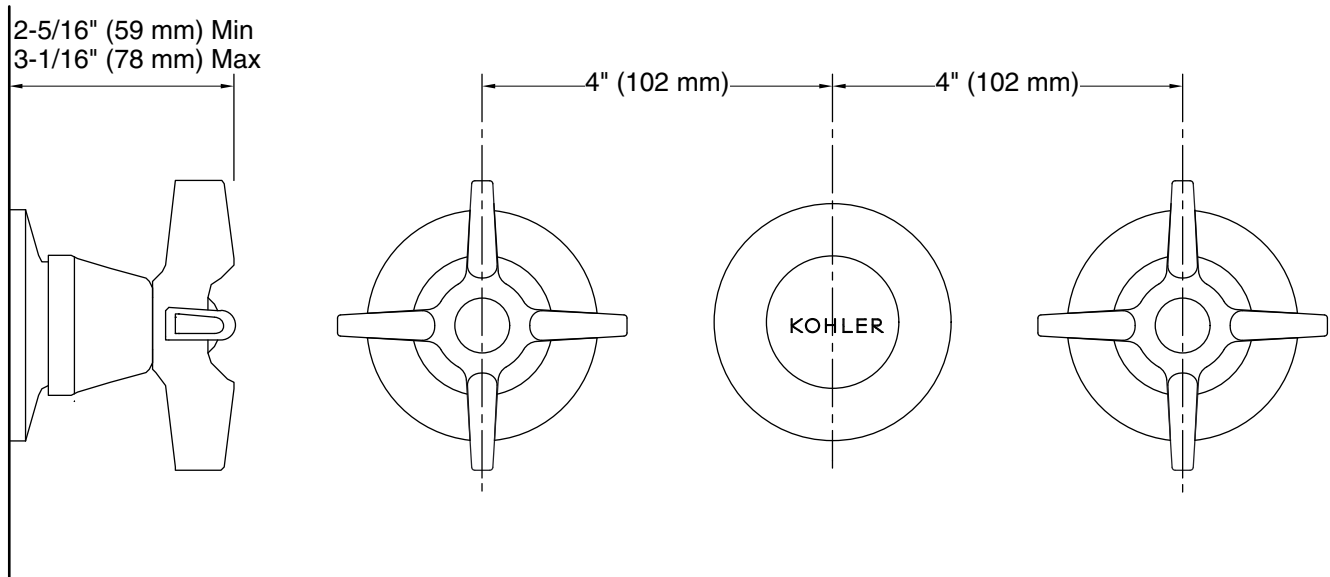

Features

- Integral diverter mechanism
- Cross handle style option

Material

- Brass

Installation

- For 8" (203 mm) centers

Required Products/Accessories

[K-303-K](#) 1/2" Ceramic In-Wall Valve System

	CP	Polished Chrome
---	----	-----------------

Technical Information

All product dimensions are nominal.

Spout:

Notes

Install this product according to the installation instructions.