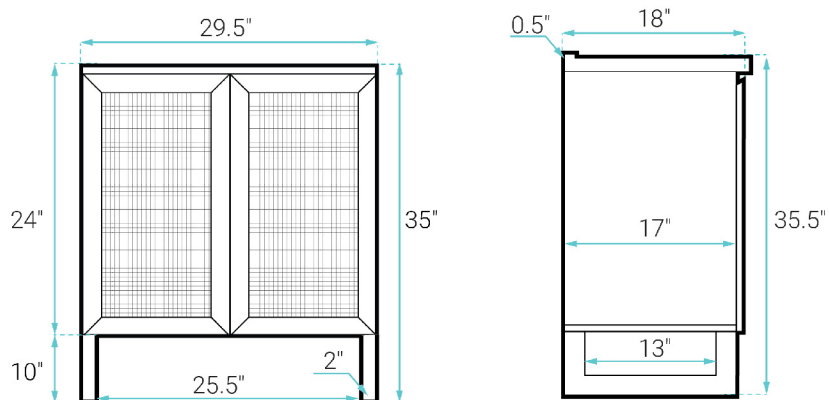

### FEATURES:

- Sleek, freestanding design
- Glazed ceramic, single sink
- Standard 1.75" drain hole
- Standard 1.38" faucet holes
- Chrome-finish overflow

### SPECIFICATIONS:

N.W: 77 lb.

W: 30" x D: 18.5" x H: 35.5"

Inner Sink: D: 10.5" x W: 19.5" x H: 5"