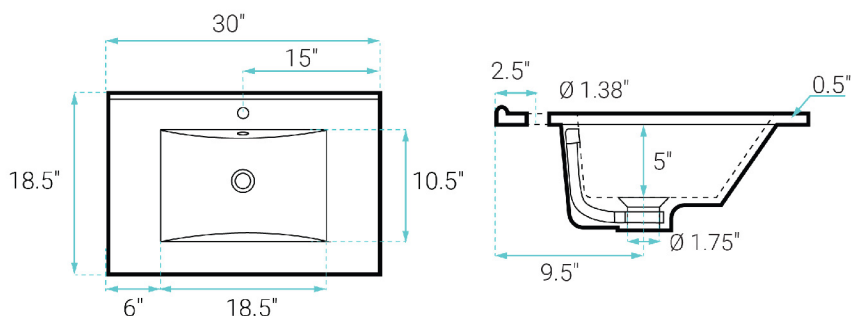

### FEATURES:

- Sleek, freestanding design
- Glazed ceramic, single sink
- Standard 1.75" drain hole
- Standard 1.38" faucet holes
- Chrome-finish overflow

### SPECIFICATIONS:

N.W: 77 lb.

W: 30" x D: 18.5" x H: 35.5"

Inner Sink: D: 10.5" x W: 19.5" x H: 5"