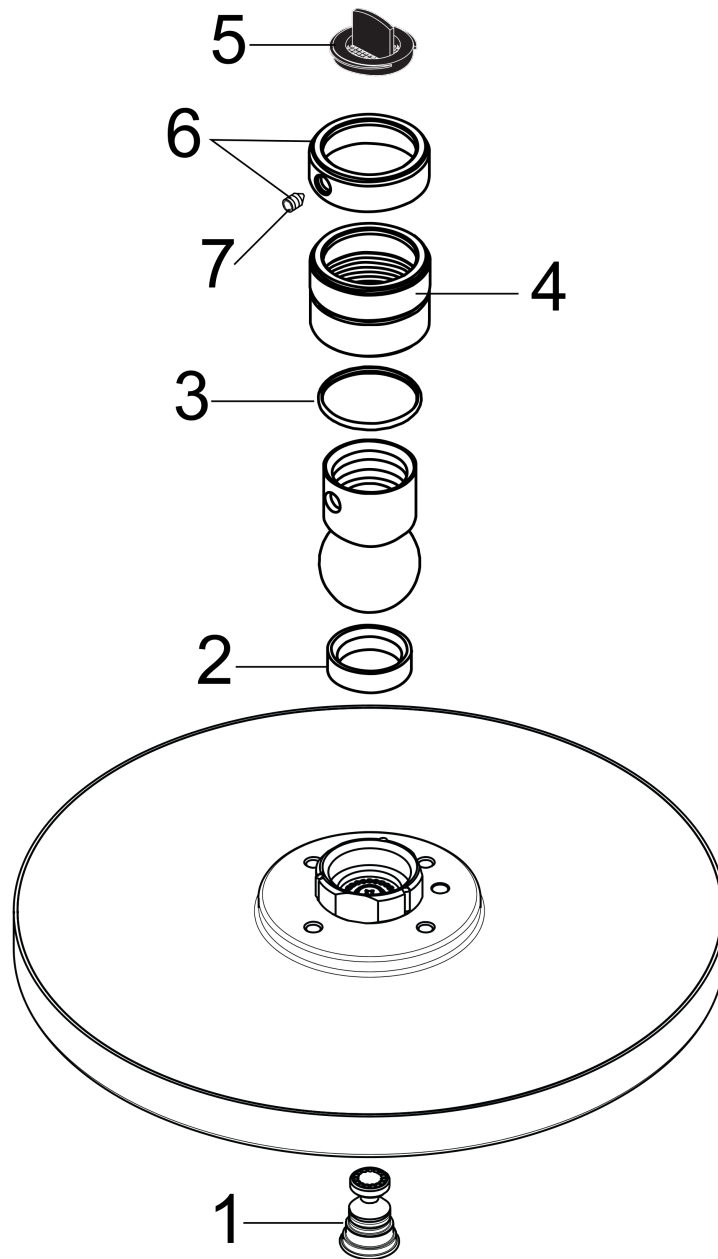

Raindance S
Showerhead 240 1-Jet, 2.5 GPM
 Finishes : **chrome** Part no. : **27474001**

Description

Features

- 180 no-clog spray channels
- Spray modes: RainAir
- Flow: 2.5 GPM (9.5 L/Min)
- Fully-finished matching spray face

Item details

List Price \$ 643.00

Technology

Compliance

Product image

Scale drawing

Raindance S
Showerhead 240 1-Jet, 2.5 GPM
 Finishes : **chrome** Part no. : **27474001**

Exploded drawing

Year of production: >09/03

Raindance S
Showerhead 240 1-Jet, 2.5 GPM
 Finishes : **chrome** Part no. : **27474001**

Spare parts list

Year of production: >09/03

Pos.	Description	Part no.	Price	PU
1	air jet (Eco)	95795000	-	1
2	seal	97606000	-	1
3	lever collar	97536000	-	1
4	nut	97958000	-	1
5	filter packing	88649000	-	1
6	lock washer	98942000	-	1
7	hollow set screw M4x6	97767000	-	1