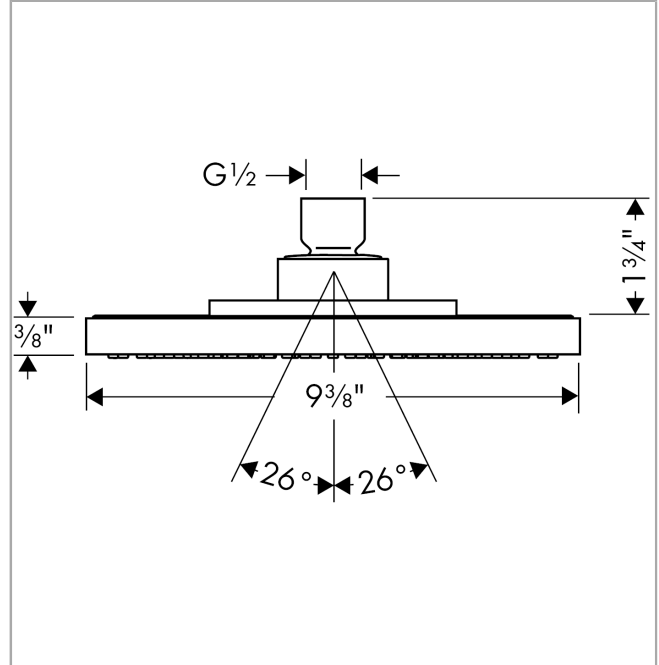

Raindance S
Showerhead 240 1-Jet, 2.5 GPM
 Finishes : **chrome** Part no. : **27474001**

Description

Features

- 180 no-clog spray channels
- Spray modes: RainAir
- Flow: 2.5 GPM (9.5 L/Min)
- Fully-finished matching spray face

Item details

List Price \$ 643.00

Technology

Compliance

Product image

Scale drawing

Raindance S
Showerhead 240 1-Jet, 2.5 GPM
 Finishes : **chrome** Part no. : **27474001**

Exploded drawing

Year of production: >09/03

Raindance S
Showerhead 240 1-Jet, 2.5 GPM
 Finishes : **chrome** Part no. : **27474001**

Spare parts list

Year of production: >09/03

Pos.	Description	Part no.	Price	PU
1	air jet (Eco)	95795000	-	1
2	seal	97606000	-	1
3	lever collar	97536000	-	1
4	nut	97958000	-	1
5	filter packing	88649000	-	1
6	lock washer	98942000	-	1
7	hollow set screw M4x6	97767000	-	1