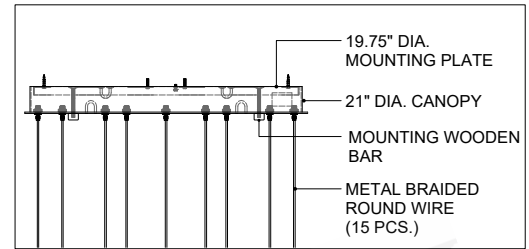

ITEM: 9000-1273B

Overall Dimensions

Height: 8.75"

Diameter: 21"

CANOPY DETAIL

TOP VIEW

FRONT VIEW

8.75" is the minimum adjustable height using the shades due to the shade size and their respective size of the canopy.

Note:
Cord lengths are not shown to scale