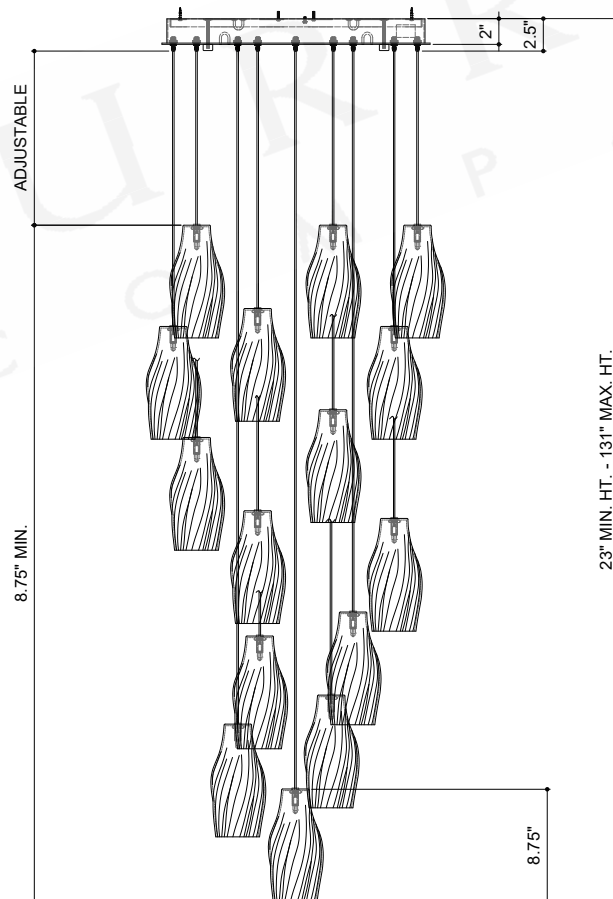

ITEM: 9000-1273B

Overall Dimensions

Height: 8.75"

Diameter: 21"

CANOPY DETAIL

TOP VIEW

FRONT VIEW

8.75" is the minimum adjustable height using the shades due to the shade size and their respective size of the canopy.

Note:
Cord lengths are not shown to scale