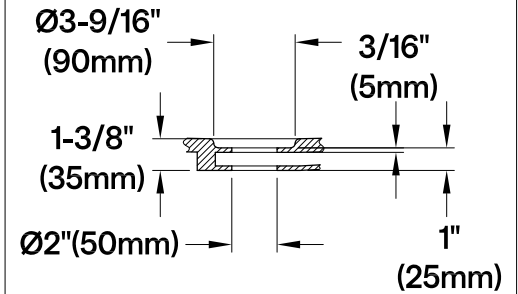

## 59" Acrylic Freestanding Tub with Drain

M12 x 92 (6 pcs)

### Drain Hole Size

SCALE (2:1)

### View B

SCALE (3:1)