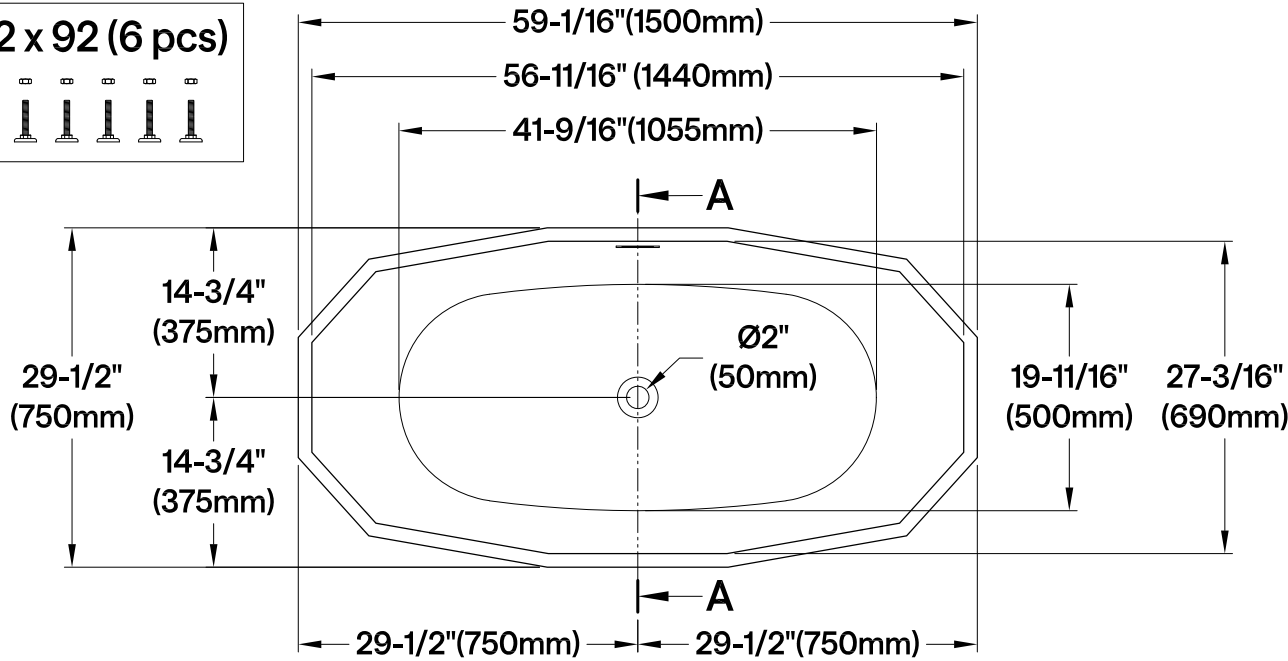

## 59" Acrylic Freestanding Tub with Drain

M12 x 92 (6 pcs)

### Drain Hole Size

SCALE (2:1)

### View B

SCALE (3:1)