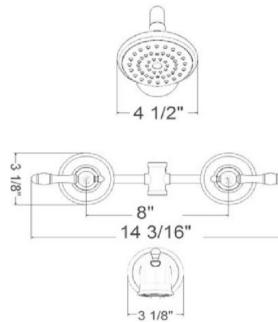

# Oakmont 2-Handle Bath and Shower Trim with Valve

### SPECIFICATIONS

MATERIAL:	Brass/Zinc	WEIGHT:	N/A
HANDLE MATERIAL:	Zinc	PVD FINISH:	Yes
SPOUT MATERIAL:	N/A	ESCUTCHEON INCLUDED:	N/A
CARTRIDGE MATERIAL:	Washerless	VALVE INCLUDED:	Yes
WATERWAY MATERIAL:	Brass	PRESSURE BALANCED VALVE:	No
VALVE MATERIAL:	Brass	TYPE OF SHOWER HEAD:	Wall Mount
DRAIN MATERIAL:	N/A	SHOWER HEAD FUNCTIONS (QTY):	1
FAUCET TYPE:	Bath & Shower Trim	SHOWER HEAD NOZZLE TYPE:	Raised
SPOUT REACH:	4.96"	SHOWER HEAD SHAPE:	Round
FLOW RATE:	1.8 GPM	SHOWER HEAD PUSH BUTTON:	No
LOW FLOW:	Yes	TUB SPOUT TYPE:	Slip-On
HANDLES CONFIGURATION:	Double Handle	TUB SPOUT DIVERTER INCLUDED:	Yes
HANDLE REACH:	3.09"		
QUICK ATTACH INCLUDED:	Yes		
DIMENSIONS:	78" H x 12.1" L x 14.2" D		