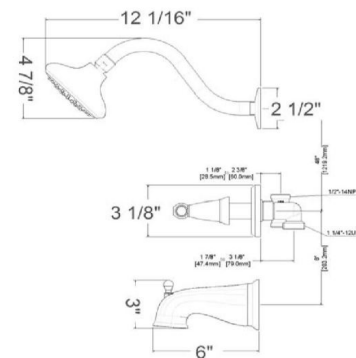

# Oakmont 2-Handle Bath and Shower Trim with Valve

### SPECIFICATIONS

MATERIAL:	Brass/Zinc	WEIGHT:	N/A
HANDLE MATERIAL:	Zinc	PVD FINISH:	Yes
SPOUT MATERIAL:	N/A	ESCUTCHEON INCLUDED:	N/A
CARTRIDGE MATERIAL:	Washerless	VALVE INCLUDED:	Yes
WATERWAY MATERIAL:	Brass	PRESSURE BALANCED VALVE:	No
VALVE MATERIAL:	Brass	TYPE OF SHOWER HEAD:	Wall Mount
DRAIN MATERIAL:	N/A	SHOWER HEAD FUNCTIONS (QTY):	1
FAUCET TYPE:	Bath & Shower Trim	SHOWER HEAD NOZZLE TYPE:	Raised
SPOUT REACH:	4.96"	SHOWER HEAD SHAPE:	Round
FLOW RATE:	1.8 GPM	SHOWER HEAD PUSH BUTTON:	No
LOW FLOW:	Yes	TUB SPOUT TYPE:	Slip-On
HANDLES CONFIGURATION:	Double Handle	TUB SPOUT DIVERTER INCLUDED:	Yes
HANDLE REACH:	3.09"		
QUICK ATTACH INCLUDED:	Yes		
DIMENSIONS:	78" H x 12.1" L x 14.2" D		