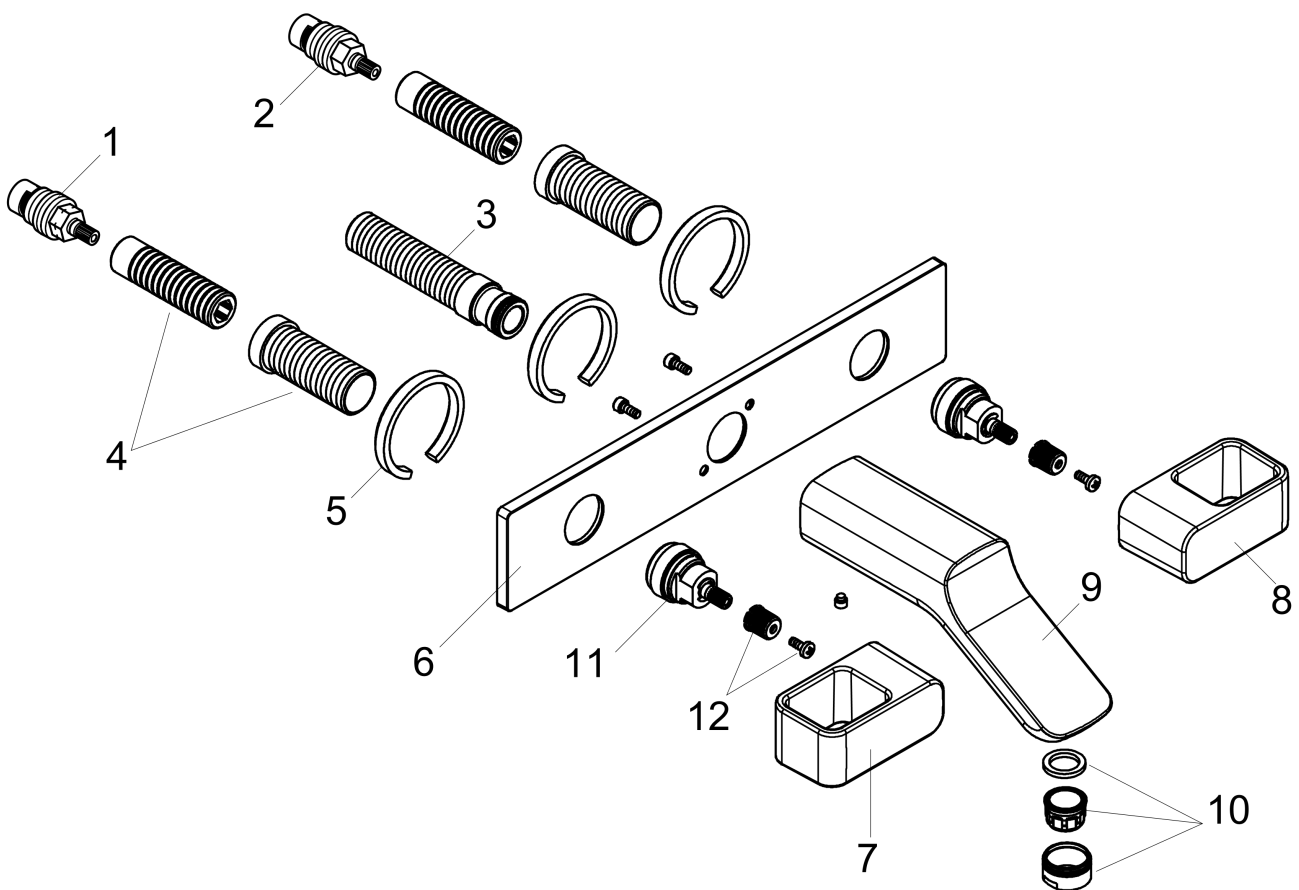

## Scale drawing

**AXOR Urquiola**  
**Wall-Mounted Widespread Faucet Trim with Base Plate, 1.2 GPM**  
Finishes : **chrome**    Part no. : **11043001**

## Exploded drawing

Year of production: >07/16

**AXOR Urquiola**  
**Wall-Mounted Widespread Faucet Trim with Base Plate, 1.2 GPM**  
 Finishes : **chrome**    Part no. : **11043001**

## Spare parts list

Year of production: >07/16

Pos.	Description	Part no.	PC	PU
1	shut off unit left closing	94008000	0	1
2	shut off unit right closing	94009000	0	1
3	connecting thread G½	97228000	0	1
4	fixing set	96393000	0	1
5	seal	97530000	0	1
6	escutcheon	95197000	0	1
7	handle for hot water	11497000	0	1
8	handle for cold water	11498000	0	1
9	spout 220 mm	95195000	0	1
10	aerator M24x1 (4,5 l/min)	92877000	0	1
11	adapter for handle	95194000	0	1
12	handle fixing set	98932000	0	1
a	O-ring 9x2,5	98217000	0	1