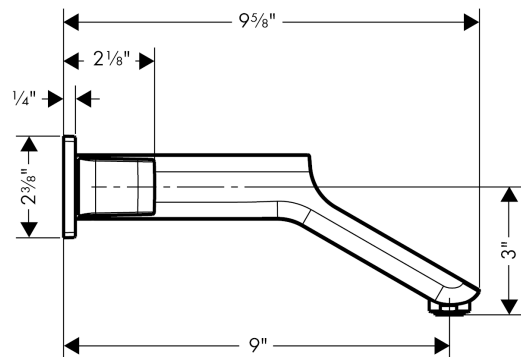

Scale drawing