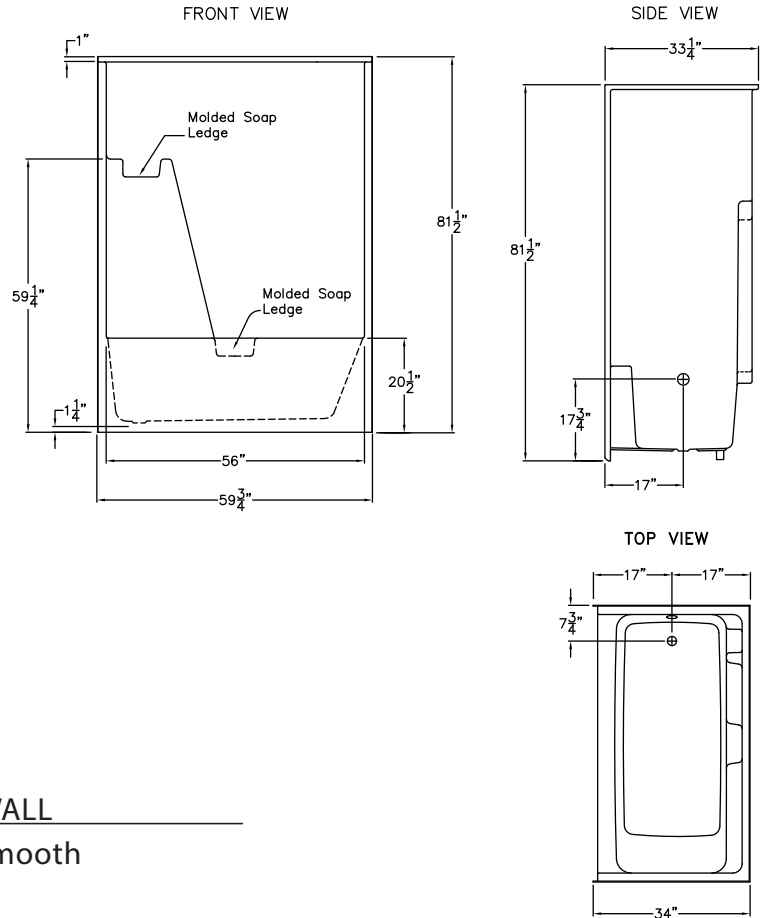

TS191LH/196RH
59.25" x 34" x 81.5"

FEATURES

FINISH	PRODUCT	PIECES	WALL
AcrylX™	Tub Shower	One	Smooth

OPTIONS

WHIRLPOOL	STANDARD COLOR	ACCESSORIES
Yes	White, Bone, Biscuit	Drain

TECHNICAL INFORMATION

WT	LOAD FACTOR	HANDED BY	CODES
145	1.29	Drain L R	ANSI 124.1, UPC

AVAILABILITY ■

Due to the nature of the materials, dimensions may vary +/- 1/2".