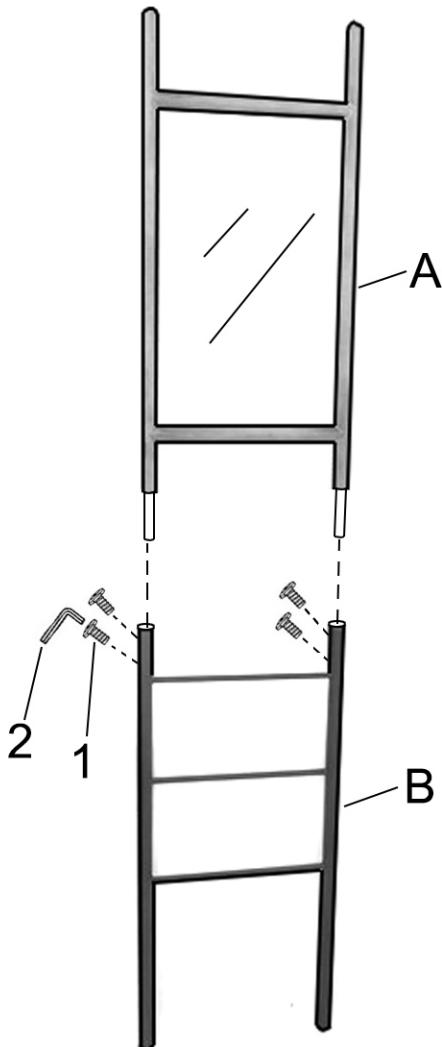

# ASSEMBLY INSTRUCTIONS

ITEM NO: 217195

## Parts required

|   |   |              |         |      |
|---|---|--------------|---------|------|
| 1 |  | Bolt         | Φ6*16MM | 4pcs |
| 2 |  | Allen wrench |         | 1pc  |

|   |  |     |
|---|--|-----|
| A |  | 1pc |
| B |  | 1pc |

1.

2.

- 1 x 
- 2 x 
- 1 x 
- 1 x  Φ4\*15MML
- 1 x  Φ4\*30MML