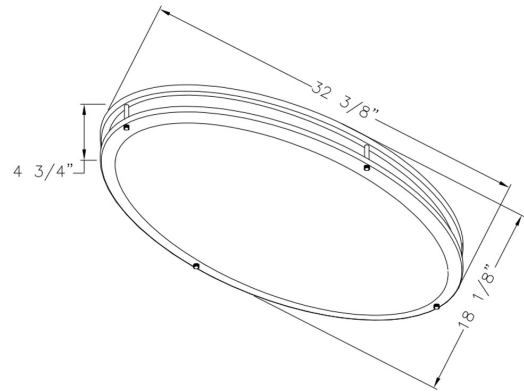

Owens 32" LED Oval Ceiling Light
Brushed Nickel

SPECIFICATIONS

MOUNTING:	Flush Mount	LED BRIGHTNESS (LUMENS):	2952
SLOPED CEILING ADAPTABLE:	No	LED COLOR CORRELATED TEMPERATURE (CCT):	3000K
LAMP TYPE 1:	42W LED	LED COLOR RENDERING INDEX (CRI):	90
BULB INCLUDED:	Yes	LED EFFICACY:	70.47
WATTS PER BULB:	N/A	LED AVERAGE RATED LIFE:	40000 hours
TOTAL WATTAGE:	42W	ENERGY EFFICIENT:	Yes
DIMMABLE:	Yes	LIGHTING AMPS:	N/A
MATERIAL CONSTRUCTION:	Steel	VOLTAGE:	120V
ASSEMBLED DIMENSIONS:	4.75" H x 18" L x 32.25" D		
WEIGHT:	8.49 lbs.		
BACKPLATE DIMENSIONS:	N/A		
CANOPY/PLATE DIMENSIONS:	N/A		
GLASS/SHADE DIMENSIONS:	N/A		
GLASS/SHADE MATERIAL:	Acrylic		
GLASS/SHADE TYPE:	N/A		
GLASS/SHADE COLOR:	White		