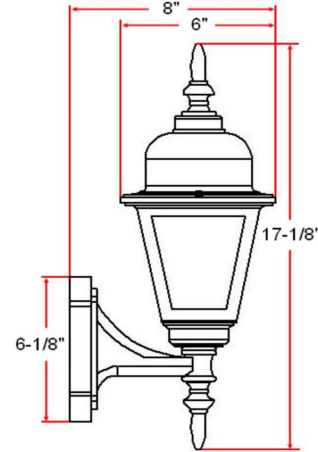

Maple Street I-Light Outdoor Wall Light
Black

SPECIFICATIONS

MOUNTING:	Wall Mount	LED BRIGHTNESS (LUMENS):	N/A
SLOPED CEILING ADAPTABLE:	No	LED COLOR CORRELATED TEMPERATURE (CCT):	N/A
LAMP TYPE 1:	Maximum 100W Medium Base Bulb	LED COLOR RENDERING INDEX (CRI):	N/A
BULB INCLUDED:	No	LED EFFICACY:	N/A
WATTS PER BULB:	100W	LED AVERAGE RATED LIFE:	N/A
TOTAL WATTAGE:	100W	ENERGY EFFICIENT:	No
DIMMABLE:	Yes	LIGHTING AMPS:	N/A
MATERIAL CONSTRUCTION:	Steel	VOLTAGE:	120V
ASSEMBLED DIMENSIONS:	6" L x 17.1" H x 8" D		
WEIGHT:	2.90 lbs.		
BACKPLATE DIMENSIONS:	5.98" H x 5.83" W		
CANOPY CEILING DIMENSIONS:	N/A		
GLASS/SHADE DIMENSIONS:	N/A		
GLASS/SHADE MATERIAL:	Glass		
GLASS/SHADE TYPE:	Clear		
GLASS/SHADE COLOR:	Clear		