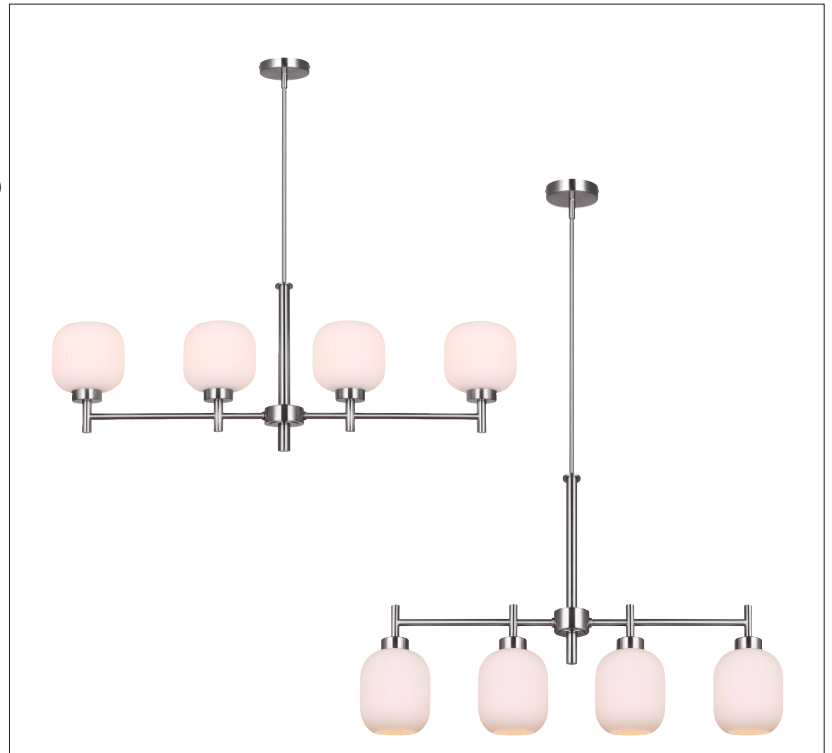

MALLORY Chandelier light

part # ICH1200A04BN

General

Size of fixture:

Up position: 36 3/8" W x 16 3/8" - 64 3/8" H x 5 7/8" D

Down position: 36 3/8" W x 20 3/4" - 68 3/4" H x 5 7/8" D

Finish: brushed nickel

Shade: flat opal ribbed glass

Shade size: 5 7/8" W x 5 1/2" H

Canopy size: 4 3/4" diameter

Lamping: 4 x 60W A bulbs (not included)

Mounting: ceiling, adjustable height

Rod lengths: 3 x 12", 2 x 6"

Net weight: 7.70 lbs

Packaging

Color box: 10.63" x 35.43" x 7.87"

Color box weight: 9.90 lbs

Master box: N/A

Warranty & Safety Standards

Warranty 1 year

cCSAus

Rated for damp locations

WARNING: The use of this product can expose you to chemicals including Cadmium, which is known to the State of California to cause cancer, and Lead, which is known to the State of California to cause birth defects and/or other reproductive harm. For more information go to www.P65Warnings.ca.gov.

Prepared for
Contact
Date
Presented by
Remarks