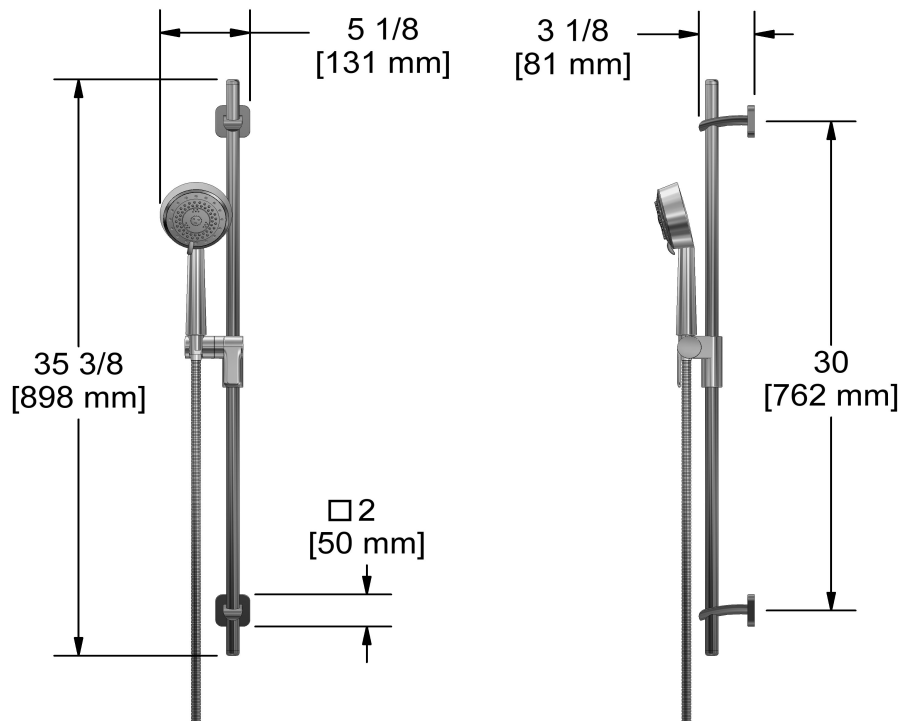

Certifications

- CSA B125.1
- ASME A112.18.1
- CMR248 Approval

UPC®

Sizes, models and finishes may differ from those presented.

Warranty

This **Riobel Inc.** product you have purchased carries a Limited Lifetime Warranty on the chrome, PVD finish, blacks and all working parts and is guaranteed from the initial purchase date against all manufacturing defects. All other finishes, including plastic components, are guaranteed for one year. All electric and/or electronic parts are covered by a 5-year limited warranty.

Customer Service

Ontario, West Canada : 888-287-5354 Quebec, Maritimes, United States : 866-473-8442

2020.11.07