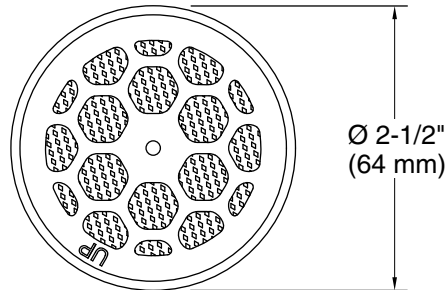

Features

- For use with Cinq water-filtering showerheads (sold separately)
- Five-layer filtration system reduces scale buildup in your shower and includes an activated carbon filter to reduce impurities such as chlorine and heavy metals
- Reduces skin dryness and irritation and is gentle on your hair
- Recommend replacing filter every six months for optimum performance

Material

- KDF 55 process media

Installation

- Easy twist and lock-in filter change – no tools required

Required Products/Accessories

- K-33631-G Single-function filtered showerhead, 1.75 gpm
- K-33631-Y Single-function filtered showerhead, 2.5 gpm

Codes/Standards

None Applicable

KOHLER® One-Year Limited Warranty

See website for detailed warranty information.

Technical Information

All product dimensions are nominal.

Handshower:

Rated maximum flow: 0 gal/min (0 l/min)