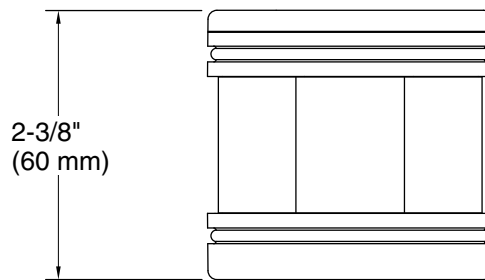

Technical Information

All product dimensions are nominal.

Handshower:

Rated maximum flow: 0 gal/min (0 l/min)

Notes

Install this product according to the installation guide.