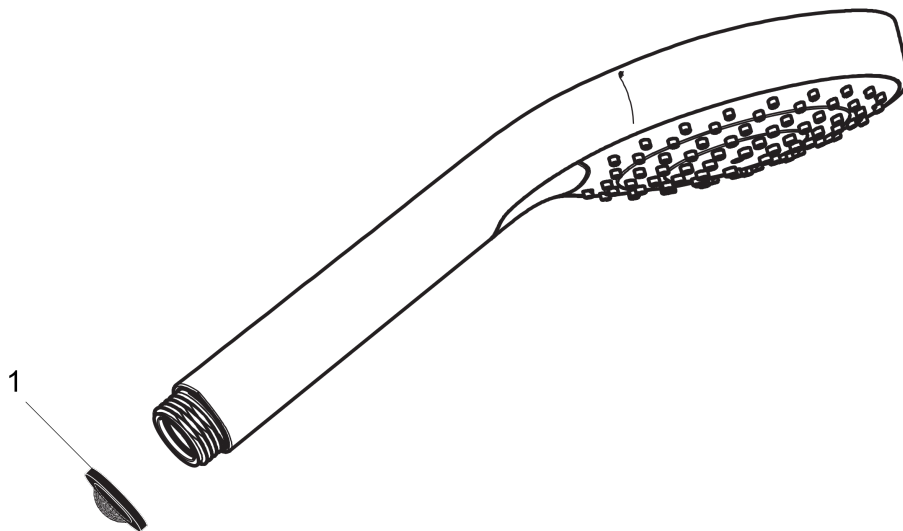

Croma Select E
Handshower 110 Vario-Jet, 2.5 GPM
 Finishes : **brushed nickel** Part no. : **26813821**

Description

Features

- Select button for comfortable alternation of spray modes
- 79 no-clog spray channels
- Spray modes: Vario-Jet (spray zones of variable intensity)
- Flow: 2.5 GPM (9.5 L/Min)
- Easy-to-clean white spray face

Item details

List Price \$ 182.00

Technology

Compliance

Product image

Scale drawing

Croma Select E
Handshower 110 Vario-Jet, 2.5 GPM
Finishes : **brushed nickel** Part no. : **26813821**

Exploded drawing

Year of production: >10/16

Croma Select E
Handshower 110 Vario-Jet, 2.5 GPM
 Finishes : **brushed nickel** Part no. : **26813821**

Spare parts list

Year of production: >10/16

Pos.	Description	Part no.	Price	PU
1	filter packing	94246000	-	1