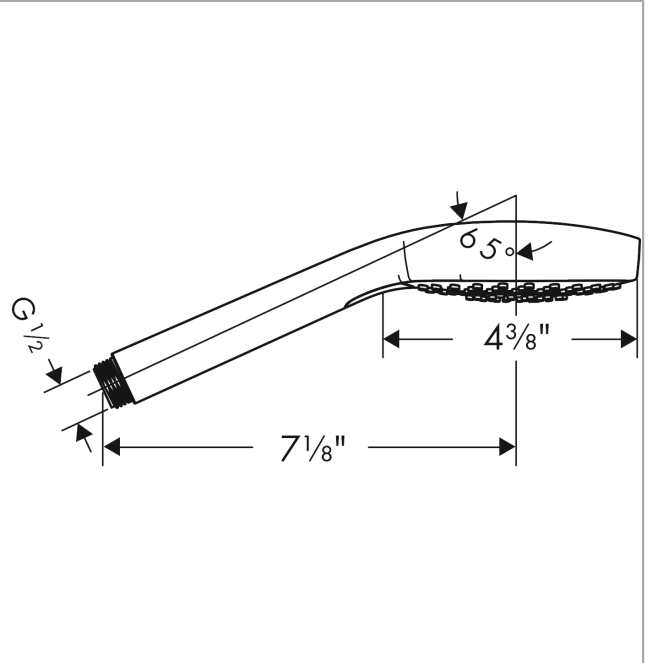

Croma Select E
Handshower 110 Vario-Jet, 2.5 GPM
 Finishes : **brushed nickel** Part no. : **26813821**

Description

Features

- Select button for comfortable alternation of spray modes
- 79 no-clog spray channels
- Spray modes: Vario-Jet (spray zones of variable intensity)
- Flow: 2.5 GPM (9.5 L/Min)
- Easy-to-clean white spray face

Item details

List Price \$ 182.00

Technology

Compliance

Product image

Scale drawing

Croma Select E
Handshower 110 Vario-Jet, 2.5 GPM
Finishes : **brushed nickel** Part no. : **26813821**

Exploded drawing

Year of production: >10/16

Croma Select E
Handshower 110 Vario-Jet, 2.5 GPM
 Finishes : **brushed nickel** Part no. : **26813821**

Spare parts list

Year of production: >10/16

Pos.	Description	Part no.	Price	PU
1	filter packing	94246000	-	1